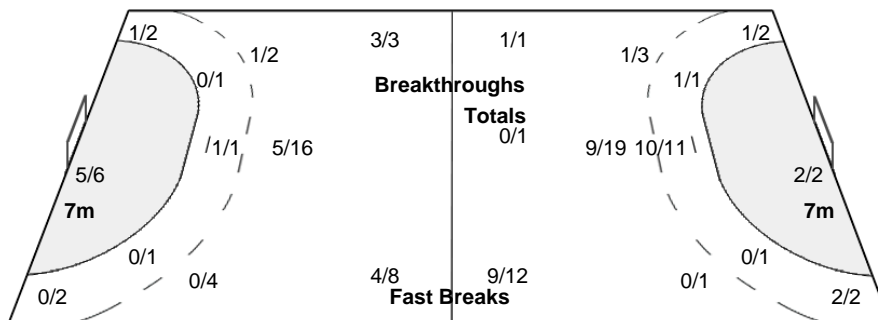

XXII Women's World Championships 2015

Denmark

Eighth final

SUN 13 DEC 2015
20:45

Match Team Statistics

Match No: 62

NED 36 - 20 SRB
(17 - 6) (19 - 14)

Naestved

Referees: BONAVENTURA Charlotte / BONAVENTURA Julie (FRA)

SRB - Serbia

Shots Distribution

Players

Goals / Shots

Team Goals / Shots

4/6	0/2	2/3
1/3	0/6	1/2
6/7		6/6

5-Missed 2-Post 4-Blocked

Offence

Defence

Goalkeepers Saves / Shots

1/4	0/1	0/7
2/8	2/3	4/7
0/5	2/4	0/8

16 RISOVIC J

0/1		0/6
2/3	1/2	1/3
0/3	2/2	0/5

27 KOLUNDZIC N

1/3	0/1	0/1
0/5	1/1	3/4
0/2	0/2	0/3

Legend:

%	Efficiency	2Min	2 Minute Suspensions	6m	6 metre Shots	7m	7 metre Shots	9m	9 metre Shots
AS	Assists	BS	Blocked Shots	BT	Breakthroughs	DR	Disqualification with Report	FB	Fast Breaks
G/S	Goals/Shots	N/A	Not Applicable	No.	Uniform Number	RC	Red Cards	S/S	Saves/Shots
ST	Steals	TO	Turnover	TP	Time Played	Wing	Wing Shots	YC	Yellow Cards