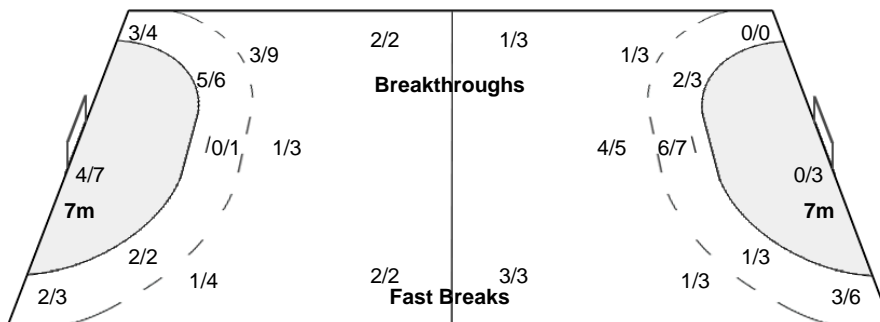

XXII Women's World Championships 2015

Denmark

Eighth final

SUN 13 DEC 2015
20:30

Match Team Statistics

Match No: 63

BRA 22 - 25 ROU
(8 - 13) (14 - 12)

Kolding

Referees: GARCIA SERRADILLA Ignacio / MARIN LORENTE Andreu (ESP)

ROU - Romania

Shots Distribution

Players

Goals / Shots

3 SZUCS I	6 PINTEA C	7 NECHITA A	8 NEAGU C	9 BRADEANU A	11 PERIANU G	12 MUNTEANU I
		2/2	1/1	2/2		
		0/1	0/1	1/1	2/3	
		2/2		3/4	1/1	1/1
		2-Missed 1-Post		1-Blocked 1-Missed		1-Blocked

13 MARIN L	15 ARDEAN ELISEI V	22 MANEA O	30 UNGUREANU P	36 TANASIE A	55 GEIGER M	77 BUCESCHI E
	0/1	2/2				
		1/1			0/1	0/1
					1/1	1/2
						2/2
						2-Post 2-Blocked

88 VIZITIU P	89 CHIPER L

Team Goals / Shots

2/2		2/2
3/5	0/1	7/11
2/2	1/1	8/9
3-Missed 3-Post		4-Blocked

Offence