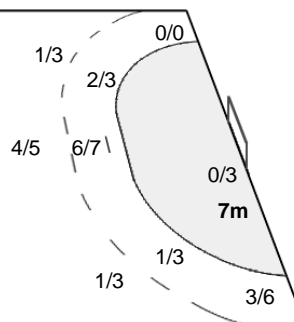

Defence

Goalkeepers Saves / Shots

1/5	0/2	0/3
4/7	0/2	3/7
		1/5

12 MUNTEANU I

30 UNGUREANU P

1/5	0/2	0/3
4/7	0/2	3/7
		1/5

Legend:

%	Efficiency	2Min	2 Minute Suspensions	6m	6 metre Shots	7m	7 metre Shots	9m	9 metre Shots
AS	Assists	BS	Blocked Shots	BT	Breakthroughs	DR	Disqualification with Report	FB	Fast Breaks
G/S	Goals/Shots	N/A	Not Applicable	No.	Uniform Number	RC	Red Cards	S/S	Saves/Shots
ST	Steals	TO	Turnover	TP	Time Played	Wing	Wing Shots	YC	Yellow Cards