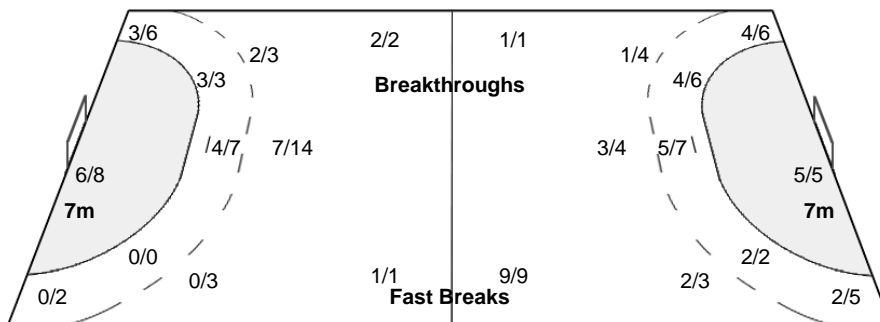

Team Goals / Shots

4/6	2/3	1/1
0/2	1/1	4/6
8/12	3/4	5/6

5-Missed 3-Post

Offence

Defence

Goalkeepers Saves / Shots

0/3	0/2	0/8
4/5		0/1
3/10	0/2	1/15

1 ALMEIDA T