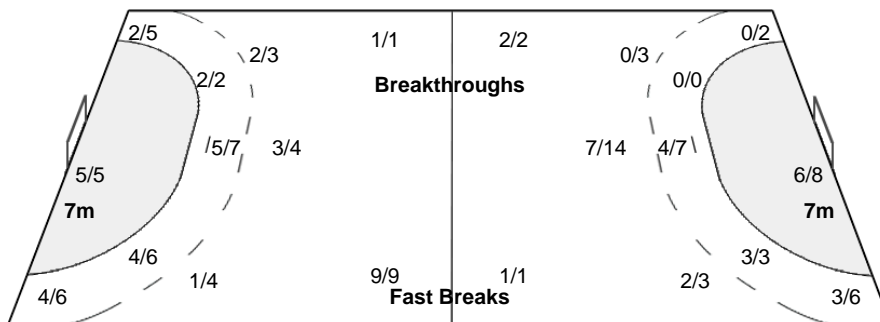

XXII Women's World Championships 2015

Denmark

Eighth final

Match Team Statistics

MON 14 DEC 2015
20:45

Match No: 70

MNE 38 - 28 ANG

(19 - 13) (19 - 15)

Herning

Referees: KOO Bon-ok / LEE Seok (KOR)

MNE - Montenegro

Shots Distribution

Players

Goals / Shots

Player	Goals	Shots	Notes
1 RAJCIC M	0	0	
3 PAVICEVIC B	1	2	
4 RADICEVIC J	1	2	1-Missed
8 JOVANOVIC M	2	2	1-Post
9 JAUKOVIC D	1	1	
12 HASANIC A	0	0	
15 KLIKOVAC A	0	1	
22 BARJAKTAROVIC S	0	0	
26 LAZOVIC S	2	3	
32 BULATOVIC K	1	2	1-Post
66 RAMUSOVIC E	5	6	1-Missed
77 MEHMEDOVIC M	0	2	
80 DESPOTOVIC J	3	3	1-Missed
90 RAICEVIC M	2	2	1-Missed
96 GRBIC I	1	1	

Team Goals / Shots

3/3	2/2	8/8
1/5		1/1
7/10	2/2	14/15

4-Missed 2-Post

Offence

Defence

Goalkeepers Saves / Shots

2/6	1/3	0/1
2/2	0/1	2/6
4/12	1/4	1/6

1 RAJCIC M

0/1	1/2	0/1
1/1		0/2
2/2		

12 HASANIC A

0/1		
	0/1	0/1
1/4		1/3

22 BARJAKTAROVIC S

2/4	0/1	
1/1		2/3
1/6	1/4	0/3