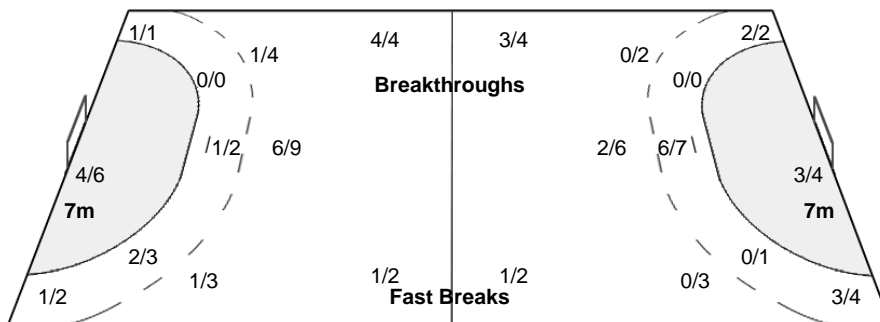

XXII Women's World Championships 2015

Denmark

Eighth final

MON 14 DEC 2015
17:45

Match Team Statistics

Match No: 71

ESP 21 - 22 FRA
(12 - 9) (9 - 13)

Kolding

Referees: SCHULZE Robert / TÖNNIES Tobias (GER)

FRA - France

Shots Distribution

Players

Goals / Shots

1 GLAUSER L	2 LASSOURCE C	4 KAMTO NJITAM N	5 AYGLON C	7 PINEAU A	8 LANDRE L	11 PROUVENSIER M
				0/1	1/1	
				1/1	1/2	
					2/2	
1-Post						
12 LEYNAUD A	13 HOUETTE M	17 DEMBELE S	18 BULLEUX C	21 LEVEQUE A	24 EDWIGE B	27 NZE MINKO E
			1/1			
			0/1	1/1		
		0/1				
						1/1
						0/1
29 NIOMBLA G	64 LACRABERE A					
2/2	1/1					
2/4	0/1	1/3				2/2
1/1	2/2	1/1	0/1	1/1		
1-Post						

1-Post

Team
Goals / Shots

1/1	3/3	5/5
3/8		1/5
4/4	0/3	5/5

2-Post

Offence

Goalkeepers
Saves / Shots

0/1	1/6	0/1
2/6	1/1	4/6
1/5	1/3	0/2

1 GLAUSER L

	1/3	
1/3	1/1	2/4
0/2	0/1	0/1

12 LEYNAUD A

0/1	0/3	0/1
1/3		2/2
1/3	1/2	0/1

Legend:

%	Efficiency	2Min	2 Minute Suspensions	6m	6 metre Shots	7m	7 metre Shots	9m	9 metre Shots
AS	Assists	BS	Blocked Shots	BT	Breakthroughs	DR	Disqualification with Report	FB	Fast Breaks
G/S	Goals/Shots	N/A	Not Applicable	No.	Uniform Number	RC	Red Cards	S/S	Saves/Shots
ST	Steals	TO	Turnover	TP	Time Played	Wing	Wing Shots	YC	Yellow Cards