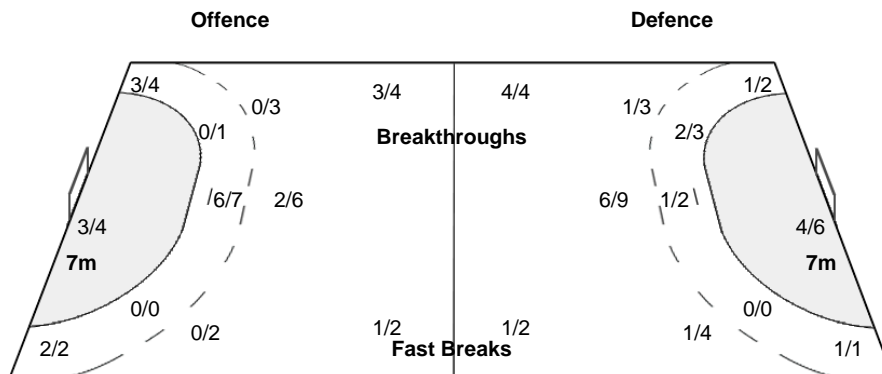

XXII Women's World Championships 2015

Denmark

Eighth final

Match Team Statistics

MON 14 DEC 2015
17:45

Match No: 71

ESP 21 - 22 FRA

(12 - 9) (9 - 13)

Kolding

Referees: SCHULZE Robert / TÖNNIES Tobias (GER)

ESP - Spain

Shots Distribution

Players

Goals / Shots

2 LOPEZ M	4 MARTIN C	5 NUNEZ M	6 ALBERTO N	9 MANGUE M	10 AGUILAR M	12 NAVARRO S
0/1	1/1 0/1 1/1			0/1 0/1	1/1 1/1	1/1

1-Blocked

14 CHAVEZ E	17 PINEDO E	25 PENA N	27 GONZALEZ L	30 ELORZA P	35 EGOZKUE N	44 HERNANDEZ A
1/1 1/1 1/1	1/1 1/1	2/2 1/1	1/1 1/3			

1-Missed

48 ZOQBI DE PAULA D	86 CABRAL A
	0/1 0/1

1-Missed 2-Post

Team Goals / Shots		
1/1	5/6	1/1
4/6	0/1	2/6
4/5	2/3	2/2

2-Missed 2-Post 1-Blocked

Goalkeepers Saves / Shots		
0/1	0/3	0/5
5/8		4/5
0/4	3/3	0/5

12 NAVARRO S		
0/1	0/3	0/5
5/8		4/5
0/3	3/3	0/4

48 ZOQBI DE PAULA D		
0/1		0/1