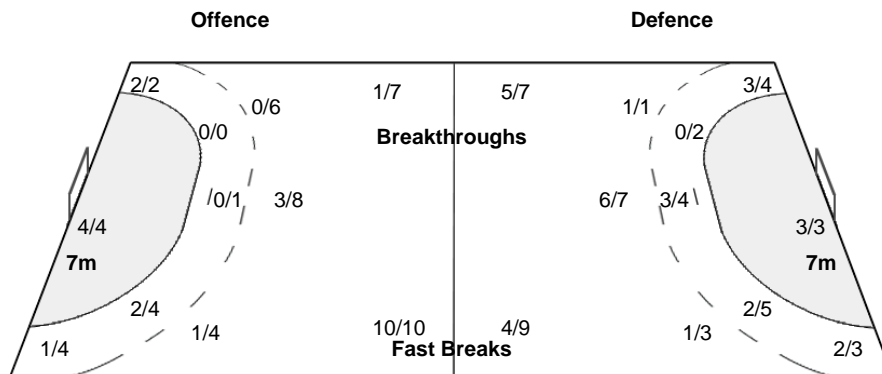

Team Shots	Goals	Saves	Missed	Post	Blocked	Total	%
6m Shots	3	2		1		6	50
Wing Shots	3	3				6	50
9m Shots	4	4	1	5	4	18	22
7m Shots	4				N/A	4	100
Fast Breaks	10					10	100
Breakthroughs	1	5	1			7	14
Totals	25	14	2	6	4	51	49

KOR - Korea

Shots Distribution

Players

Goals / Shots

Legend:

%	Efficiency	2Min	2 Minute Suspensions	6m	6 metre Shots	7m	7 metre Shots	9m	9 metre Shots
AS	Assists	BS	Blocked Shots	BT	Breakthroughs	DR	Disqualification with Report	FB	Fast Breaks
G/S	Goals/Shots	N/A	Not Applicable	No.	Uniform Number	RC	Red Cards	S/S	Saves/Shots
ST	Steals	TO	Turnover	TP	Time Played	Wing	Wing Shots	YC	Yellow Cards