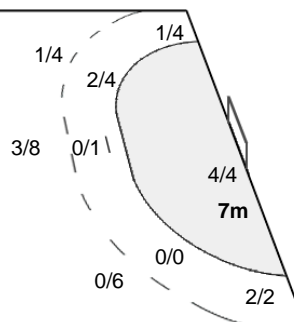

Team Goals / Shots

2/3	2/2	3/6
2/5	0/3	2/3
4/5	3/3	12/13

1-Missed 4-Post

Offence

Defence

Goalkeepers Saves / Shots

0/3	0/3	1/4
1/2	2/3	2/4
4/9	2/5	2/6

1 SEDOYKINA A