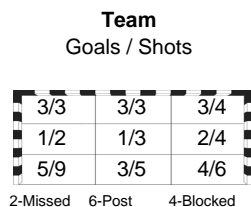

Team Shots	Goals	Saves	Missed	Post	Blocked	Total	%
6m Shots	3	2		1		6	50
Wing Shots	3	3				6	50
9m Shots	4	4	1	5	4	18	22
7m Shots	4				N/A	4	100
Fast Breaks	10					10	100
Breakthroughs	1	5	1			7	14
Totals	25	14	2	6	4	51	49

Number of Attacks: 62, Scoring Efficiency: 40%

XXII Women's World Championships 2015 Denmark

Match Team Statistics

MON 14 DEC 2015
20:30

Match No: 72

RUS 30 - 25 KOR
(16 - 13) (14 - 12)

Kolding

Referees: LENCI Sebastián Ignacio / LOPEZ GRILLO Julian Ismael (ARG)

KOR - Korea

Shots Distribution

Players

Goals / Shots

Legend:

%	Efficiency	2Min	2 Minute Suspensions	6m	6 metre Shots	7m	7 metre Shots	9m	9 metre Shots
AS	Assists	BS	Blocked Shots	BT	Breakthroughs	DR	Disqualification with Report	FB	Fast Breaks
G/S	Goals/Shots	N/A	Not Applicable	No.	Uniform Number	RC	Red Cards	S/S	Saves/Shots
ST	Steals	TO	Turnover	TP	Time Played	Wing	Wing Shots	YC	Yellow Cards