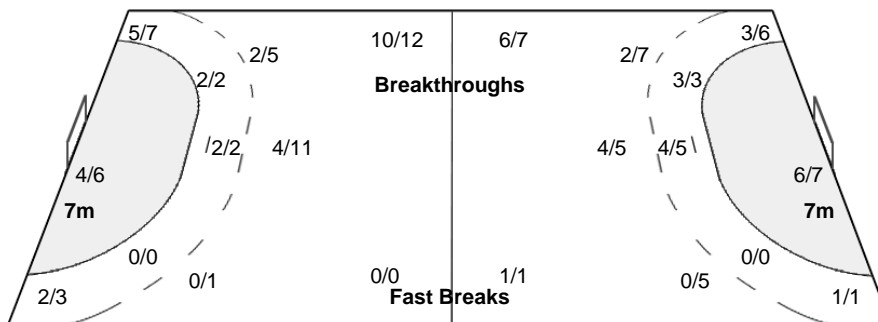

XXII Women's World Championships 2015

Denmark

Quarter Final

WED 16 DEC 2015
20:45

Match Team Statistics

Match No: 78

DEN 30 - 31 ROU
(10 - 13) (17 - 14) (3 - 4)

Herning

Referees: BONAVENTURA Charlotte / BONAVENTURA Julie (FRA)

ROU - Romania

Shots Distribution

Players

Goals / Shots

3 SZUCS G	6 PINTEA C	7 NECHITA A	8 NEAGU C	9 BRADEANU A	11 PERIANU G	12 MUNTEANU I
		1/1	2/3	4/4	0/1	4/4
		1/1		1/3	1/1	1/1
				1/2		1/2
		1-Missed		3/5	1/1	
				3/3		
				1-Missed	1-Blocked	
				1-Missed 1-Post		
				2-Blocked		
13 MARIN L	15 ARDEAN ELISEI V	22 MANEA O	30 UNGUREANU P	36 TANASIE A	55 GEIGER M	77 BUCESCHI E
						1/2
		1/2				
		2/2	1/1			1/1
						1/2
88 VIZITIU P	89 CHIPER L					

Team Goals / Shots

6/8	2/4	7/8
		3/6
8/10	1/1	4/5
3-Missed	1-Post	3-Blocked

Offence

Defence

Goalkeepers Saves / Shots

3/7	0/1	1/12
0/2	1/1	4/5
1/9	0/1	1/3

12 MUNTEANU I

0/1		0/3

30 UNGUREANU P

3/7	0/1	1/9
0/1	1/1	4/5
1/9	0/1	1/3

Legend:

%	Efficiency	2Min	2 Minute Suspensions	6m	6 metre Shots	7m	7 metre Shots	9m	9 metre Shots
AS	Assists	BS	Blocked Shots	BT	Breakthroughs	DR	Disqualification with Report	FB	Fast Breaks
G/S	Goals/Shots	N/A	Not Applicable	No.	Uniform Number	RC	Red Cards	S/S	Saves/Shots
ST	Steals	TO	Turnover	TP	Time Played	Wing	Wing Shots	YC	Yellow Cards