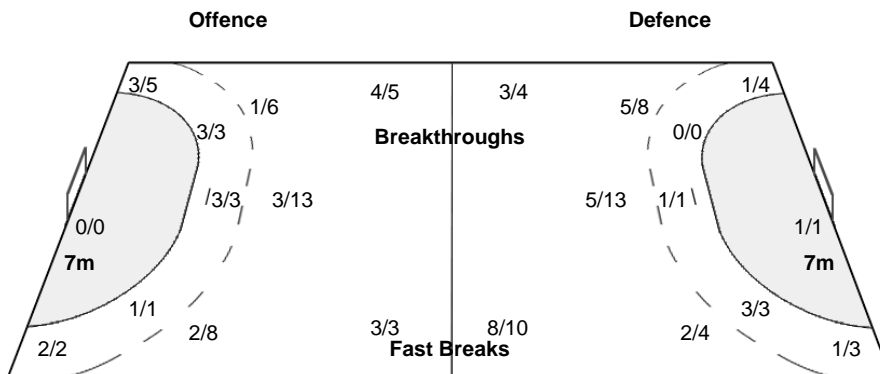

XXII Women's World Championships 2015

Denmark

Semi Final

Match Team Statistics

FRI 18 DEC 2015
18:00

Match No: 83

NED 30 - 25 POL
(15 - 8) (15 - 17)

Herning

Referees: ANTIC Vanja / JAKOVLJEVIC Jelena (SRB)

POL - Poland

Shots Distribution

Players

Goals / Shots

3 KOBYLINSKA M	4 STACHOWSKA M	5 NIEDZWIEDZ I	7 GADZINA J	9 KOCELA A	12 GAWLIK W	14 KUDLACZ-GLOC K
1/3	1/1				1/1	1/1
1/2	0/1	1/2	2/2	1/1		0/1
	1/1	1/2		1/1		1/1
2-Blocked		1-Post 1-Blocked		3-Missed 1-Post		

17 PIELESZ K	18 ZYCH A	19 LABUDA A	25 ZALEWSKA K	31 SADEJ H	40 WYSOKINSKA A	41 STASIAK M
	1/1		2/2			0/1
		0/1		1/2		
1-Blocked						

77 KULWINSKA P	89 ACHRUK K
1/1	0/1
1/1	1/1
	0/1
	2/2
1-Missed 1-Post 1-Blocked	

Team Goals / Shots

4/6	3/3
4/7	0/2
4/5	2/3
4/5	4/5
4-Missed 3-Post 5-Blocked	

Goalkeepers Saves / Shots

0/2	0/1	2/6
4/7	1/1	3/5
3/12	0/4	2/7

12 GAWLIK W

0/2	0/1	2/4
2/4	1/1	3/4
1/6	0/2	2/5

40 WYSOKINSKA A

		0/2
2/3		0/1
2/6	0/2	0/2

Legend:	
%	Efficiency
AS	Assists
G/S	Goals/Shots
ST	Steals
2Min	2 Minute Suspensions
BS	Blocked Shots
N/A	Not Applicable
TO	Turnover
6m	6 metre Shots
BT	Breakthroughs
No.	Uniform Number
TP	Time Played
7m	7 metre Shots
DR	Disqualification with Report
RC	Red Cards
Wing	Wing Shots
9m	9 metre Shots
FB	Fast Breaks
S/S	Saves/Shots
YC	Yellow Cards