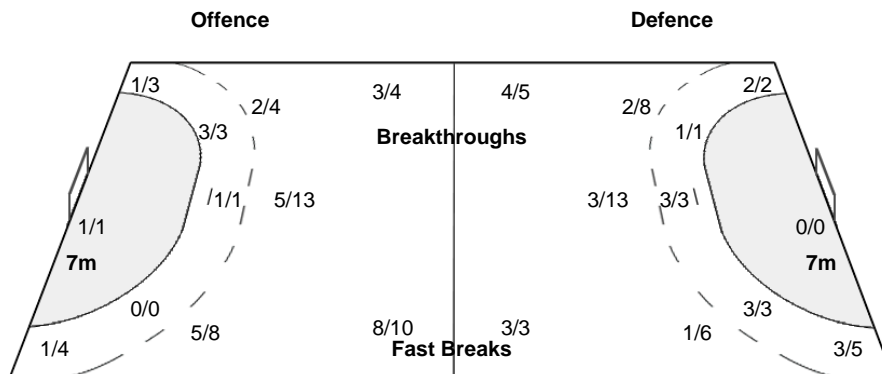

XXII Women's World Championships 2015

Denmark

Semi Final

FRI 18 DEC 2015
18:00

Match Team Statistics

Match No: 83

NED 30 - 25 POL
(15 - 8) (15 - 17)

Herning

Referees: ANTIC Vanja / JAKOVLJEVIC Jelena (SRB)

NED - Netherlands

Shots Distribution

Players

Goals / Shots

1 VAN DER WAL M	5 KRAMER J	6 VAN DER HEIJDEN L	7 BONT D	8 ABBINGH L	9 VAN OLPHEN S	10 SNELDER D
		1/1		1/1	2/3	
		1/2	0/1	1/1	0/1	1/1
		1-Post		2-Missed		

11 KNIPPENBORG L	13 BROCH Y	17 GROOT C	18 DULFER K	21 GOOS M	26 MALESTEIN A	29 HOEKSTRA S
1/1						
0/1	2/3			0/1	0/1	1/1
1/1	2/2	3/4	2/3	2/2	1/2	
	1/1		1/1			
					1-Post	

33 WESTER T	79 POLMAN E
	1/1
	1/2
	1/3
	3/3
1-Missed	
	1-Blocked

Team Goals / Shots

2/2	1/1	4/6
3/7	0/1	2/5
9/12	4/4	5/7
3-Missed 3-Post 1-Blocked		

Goalkeepers Saves / Shots

2/6	0/3
3/7	3/7
1/5	1/5

1 VAN DER WAL M

0/1	
0/3	
0/2 1/1	

33 WESTER T

2/5	0/3
3/4	3/7
1/5	0/4