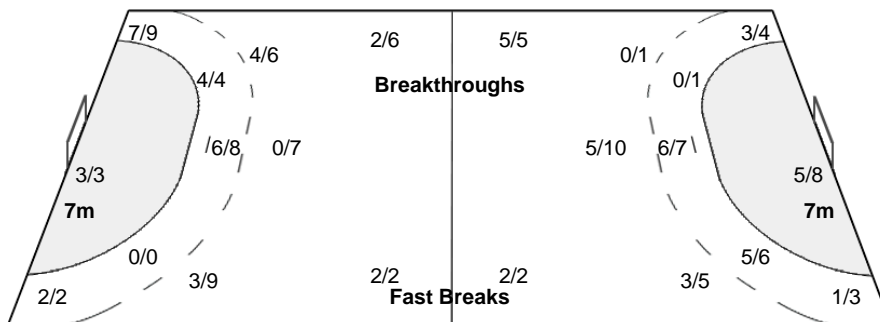

XXII Women's World Championships 2015

Denmark

Semi Final

Match Team Statistics

FRI 18 DEC 2015
20:45

Match No: 84

NOR 35 - 33 ROU
(17 - 14) (10 - 13) (8 - 6)

Herning

Referees: LAH Bojan / SOK David (SLO)

ROU - Romania

Shots Distribution

Players

Goals / Shots

3 SZUCS G	6 PINTEA C	7 NECHITA A	8 NEAGU C	9 BRADEANU A	11 PERIANU G	12 MUNTEANU I
		1/1 2/2 1/1	2/2 0/1 2/2 0/1	4/4 0/1 1/1	0/1	
		1-Missed 1-Post	4-Missed 2-Post	1-Missed 1-Post		
13 MARIN L	15 ARDEAN ELISEI V	22 MANEA O	30 UNGUREANU P	36 TANASIE A	55 GEIGER M	77 BUCESCHI E
	2/2 1/1	0/1 2/2 3/3 1/1			1/1 1/1 0/1 1/1	1/1 0/1 2/3 0/1 1/1
					1-Post	1-Missed
88 VIZITIU P	89 CHIPER L					

Team Goals / Shots

3/3	1/1	5/6
5/7	1/2	6/8
5/7	5/7	2/2

7-Missed 5-Post

Offence