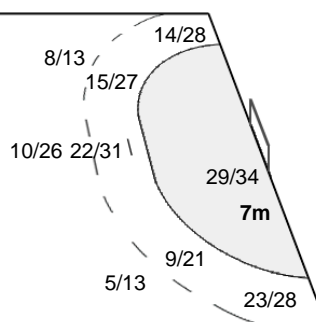

Team Goals / Shots

23/25	9/13	12/14
17/36	1/10	8/15
29/43	10/18	18/26

23-Missed 15-Post 14-Blocked

Offence

Defence

Goalkeepers Saves / Shots

2/37	7/16	3/39
7/27	8/12	11/33
10/43	1/11	3/44

1 MAKUBANZA L