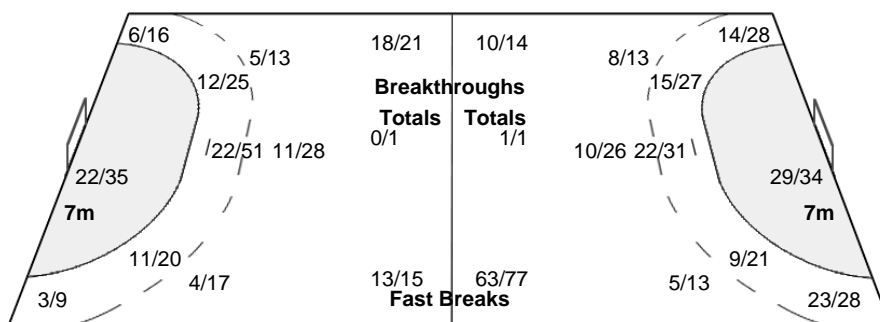

XXII Women's World Championships 2015 Denmark

Cumulative Statistics

COD - Congo Democratic After 7 matches

Shots Distribution

Players

Goals / Shots

1 MAKUBANZA L	2 OKOKO J	3 SHOKKOS SONGA G	4 FEZA MWANGE C	5 MILEMBA KALENDE O	6 MATUTU LUWEMBA C	7 LUSAMBA PUNA A
	1/2 0/1 2/4 1/1 1/2	1/1 1/1 2/2 2/4 1/1	0/1 1/1 1/1 0/1	4/4 1/3 1/1 1/2 1/3 1/3	0/1 2/2 2/3 1/1	7/7 3/6 0/1 1/1 1/2 0/1 3/3
	3-Missed 1-Post 3-Blocked	1-Missed 1-Post 2-Blocked		1-Missed 1-Post	1-Post	1-Missed 1-Post
8 LOUOBA C	9 MWASESA MWANGE C	10 MAMBA FAILA V	11 LUHAKA A	13 MUSONDA KASANGALA	15 PALATA A	16 KABAMBA TSHELA B
2/2 2/3 3/5 0/1 1/1	6/7 2/3 6/7 7/13 0/2 1/5 13/18 3/4 7/9	1/1	0/1 1/1 1/1 0/1 0/1 1/1 2/2 2/2 1/3	1/1 1/1 1/1 0/2 2/2 1/3 3/3	1/1	
2-Post 2-Blocked	11-Missed 2-Post 6-Blocked		1-Missed 1-Post	2-Missed 2-Post 1-Blocked		
17 MAYOULOU P	22 LOUOBA D	25 BABINA NGOMBO C	91 THIERS S			
0/1 0/1 1/1 1/1		0/1 1/2 1/1	1/1 2/4 1/2 1/2 0/1 1/3			
2-Post			3-Missed 1-Post			

Team Goals / Shots

23/25	9/13	12/14
17/36	1/10	8/15
29/43	10/18	18/26

23-Missed 15-Post 14-Blocked

Offence