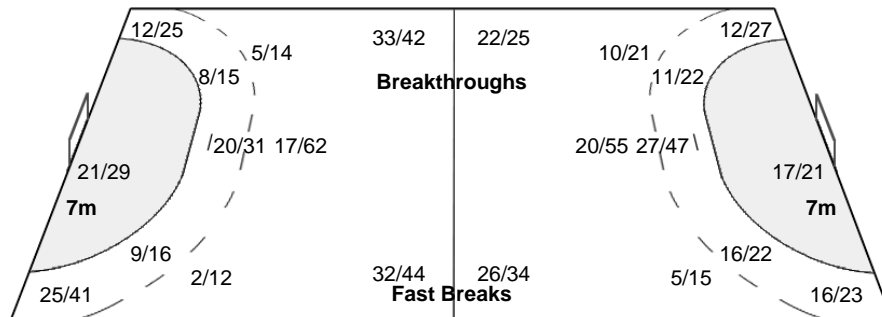

XXII Women's World Championships 2015 Denmark

Cumulative Statistics

JPN - Japan
After 7 matches

Shots Distribution

Players

Goals / Shots

1 HIDA K	3 HONDA M	5 TANAKA M	6 ISHINO M	9 YOKOSHIMA K	10 FUJII S	14 YOKOSHIMA A
	5/6 0/2 2/3			2/3 3/3 2/2	4/9 0/1 9/9	
	2/4 3/7		1/1	0/1 0/1	4/10 1/2 0/2	
	2/2	1/1	2/2	3/3 2/2 4/7	9/10 2/2 3/5	0/1
	2-Missed 3-Post			3-Missed 8-Post 1-Blocked		
15 SUNAMI Y	17 ARIHAMA Y	18 TANABE Y	19 IKEHARA A	20 ISHITATE M	22 FUJIMA K	24 HARA N
4/5 3/3 8/9		1/1 2/4 1/2	1/1 2/2	1/2 0/1		5/5 1/1 5/5
1/1 0/1 0/1	0/2	1/2		0/7 2/3		1/3 0/2 0/5
1/1 1/1 6/8	0/1 0/1	2/2	1/1 0/1 3/3	11/14 0/2 4/5		7/9 3/4 2/2
2-Missed 3-Post 1-Blocked 2-Missed			1-Post	4-Post 5-Blocked		4-Missed 6-Blocked
26 KAWAMURA A	28 NAGATA S	29 MATSUMURA A	30 KAMETANI S			
1/1 3/3		5/7 1/1 11/12				
1/2 0/1		1/4				
1/3 0/2	1/1	8/8 2/3 4/4				
1-Missed 1-Post 2-Blocked		1-Missed 6-Post				

Team

Goals / Shots

29/40	12/18	41/46
12/37	1/5	5/20
46/52	13/21	27/39

15-Missed 27-Post 15-Blocked

Offence

Defence

Goalkeepers

Saves / Shots

10/37	3/8	7/30
18/33	2/4	16/31
12/50	6/17	7/53

1 HIDA K

2/3		1/4
0/1	1/1	2/3
0/5	1/2	1/3

22 FUJIMA K

2/6	0/1	0/7
6/10	0/1	9/15
4/15	2/5	4/25

30 KAMETANI S

6/27	3/7	6/19
12/22	1/2	5/13
8/30	3/9	2/25

Legend:	% Efficiency	2Min 2 Minute Suspensions	6m 6-metre Shots	7m 7-metre Shots	9m 9-metre Shots
AS Assists	BS Blocked Shots	N/A not applicable	BT Breakthroughs	FB Fast Breaks	G/S Goals/Shots
MP Matches Played	ST Steals	PL Placement	PR Preliminary Round	RC Red Cards	Wing Wing Shots
S/S Saves/Shots	FTO Fast Throw off	TO (TF) Turnovers (Technical Faults)	TP Time Played		
YC Yellow Cards