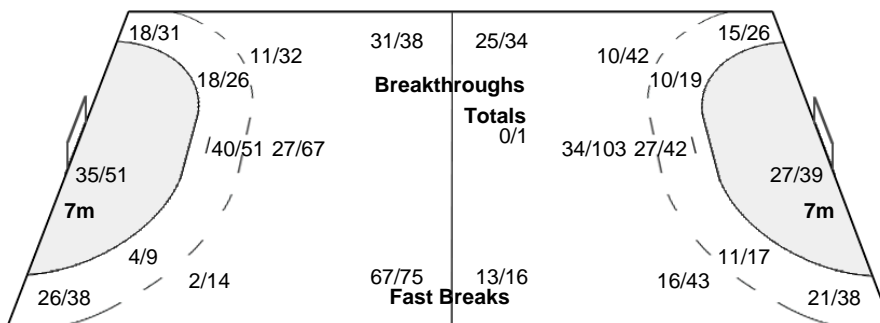

XXII Women's World Championships 2015 Denmark

Cumulative Statistics

NOR - Norway
After 9 matches

Shots Distribution

Players

Goals / Shots

1 GRIMSBO K			2 MOLID M			4 KRISTIANSEN V			5 ALSTAD I			6 LOKE H			7 SKOGRAND S			8 INGSTAD V		
					1/1	4/4	0/1	3/4				2/2	3/3	2/3	3/4	0/2				1/1
			1/1		0/1	3/4	0/1	6/11				7/10	1/1	5/6	1/1	1/1	1/2			
			3/4	0/1	3/4	6/8	1/2	4/5	4/4		2/2	8/8	4/6	3/3	4/5	2/5	5/6	1/1		
						1-Blocked	3-Missed	3-Post	5-Blocked	1-Missed		1-Missed	2-Post		1-Missed	2-Post				
9 MORK N			10 OFTEDAL S			12 SOLBERG S			15 SULLAND L			17 WIBE P			21 RIEGELHUTH B			22 KURTOVIC A		
8/8	1/1	6/8	1/1	3/3	2/4				1/1		6/6			2/2	1/1			3/4	1/1	1/1
8/9		6/11	3/4		6/8				2/4	0/1	2/5					0/1	1/1	2/4		
6/10	2/4	7/9	10/10	1/2	8/8				2/5	1/1	4/5	1/1	1/1	2/2			1/1	4/5	1/2	5/6
6-Missed	6-Post	4-Blocked	5-Missed	2-Post	4-Blocked				1-Missed	1-Post		1-Missed	1-Post		3-Missed	1-Post		5-Missed	2-Post	2-Blocked
23 HERREM C			24 SOLBERG S			26 TOMAC M														
2/3	2/2	8/8		2/3	4/4	1/1	1/1													
2/3		1/1	1/1		4/5			3/4												
8/9	5/7	10/12			2/3	2/2		3/3												
1-Missed	1-Post		1-Missed					1-Post												

Team Goals / Shots

26/29	14/18	35/41
30/41	2/5	35/55
59/72	18/31	59/69

29-Missed 22-Post 16-Blocked

Offence

Goalkeepers Saves / Shots

9/34	10/24	11/28
24/45	14/15	25/48
14/63	9/27	13/54

1 GRIMSBO K		
7/24	5/11	7/17
16/31	7/7	17/30
6/30	6/20	7/29

12 SOLBERG S		
2/9	5/13	4/11
8/14	7/8	8/18
8/33	3/6	6/25

Legend:	% Efficiency	2Min 2 Minute Suspensions	6m 6-metre Shots	7m 7-metre Shots	9m 9-metre Shots
AS Assists	BS Blocked Shots	BT Breakthroughs	FB Fast Breaks	G/S Goals/Shots	GF Gold Medal Match
GM Gold Medal Match	MP Matches Played	N/A not applicable	PR Preliminary Round	QF Quarterfinal	RC Red Cards
TP Time Played	S/S Saves/Shots	SF Semifinal	ST Steals	TO (TF) Turnovers (Technical Faults)	Wing Wing Shots
	YC Yellow Cards	FTO Fast Throw off