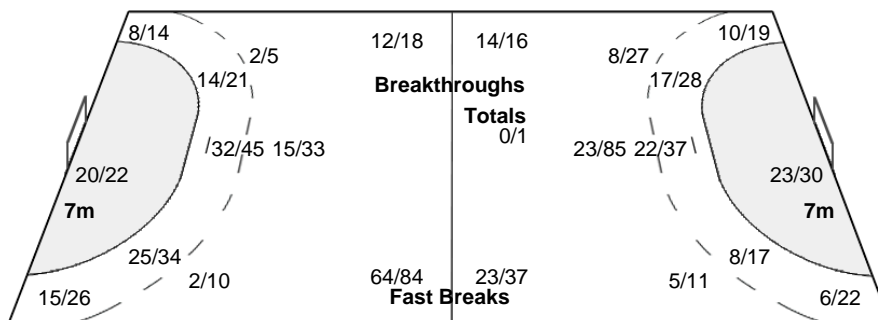

XXII Women's World Championships 2015 Denmark

Cumulative Statistics

SWE - Sweden
After 6 matches

Shots Distribution

Players

Goals / Shots

1 BUNDSSEN J	3 TEGSTEDT F	6 STRÖMBERG C	7 BLOHM L	8 ROBERTS J	9 SAND L	12 IDEHN F
0/1	1/2 2/2	3/3	2/2 3/3 4/4	3/4 0/1 0/2	4/4 3/3 2/5 6/6 7/8	1/1 1/2 8/9 2/5 0/2 3/4 2/3 5/7 2/2
	1-Post		1-Missed	2-Missed		3-Missed 7-Post
13 HAVIA E	15 AHLM J	17 TORSTENSON L	18 WALL M	20 GULLDEN I	24 HAGMAN N	27 JACOBSEN S
0/1 1/1	5/6 2/2 7/9	3/3 1/1 2/2	0/1 1/1 2/2	6/8 4/7 6/7	2/2 9/9 2/4 3/5 5/7 2/3 2/2 3/4 7/7 4/4 10/11	0/1 0/1 2/2 3/3
	1-Missed 2-Post	3-Blocked	3-Missed 1-Post	1-Missed	2-Missed 2-Post	3-Blocked
					1-Post	
29 ALM J	31 JOHANSSON A					
1/1 0/1 5/5	1/1 1/2 2/2	2/2 1/2 3/4	6/6 0/1 2/2			
2-Missed 3-Post	2-Missed 3-Post					

Team Goals / Shots

27/34	5/7	35/37
16/29	2/7	15/28
41/50	21/25	49/56

17-Missed 20-Post 6-Blocked

Offence

Defence

Goalkeepers Saves / Shots

7/28	8/15	6/28
20/36	10/13	10/18
13/56	5/14	18/49

1 BUNDSSEN J

4/13	5/9	3/15
15/28	8/10	1/4
7/31	3/8	10/27

12 IDEHN F

3/13	3/5	3/13
5/7	1/2	9/14
6/21	2/5	8/22

Legend:

%	Efficiency	2Min	2 Minute Suspensions	6m	6-metre Shots	7m	7-metre Shots	9m	9-metre Shots
AS	Assists	BS	Blocked Shots	BT	Breakthroughs	FB	Fast Breaks	G/S	Goals/Shots
MP	Matches Played	N/A	not applicable	PR	Preliminary Round	RC	Red Cards	S/S	Saves/Shots
ST	Steals	TO (TF)	Turnovers (Technical Faults)	TP	Time Played	Wing	Wing Shots	YC	Yellow Cards
FTO	Fast Throw off