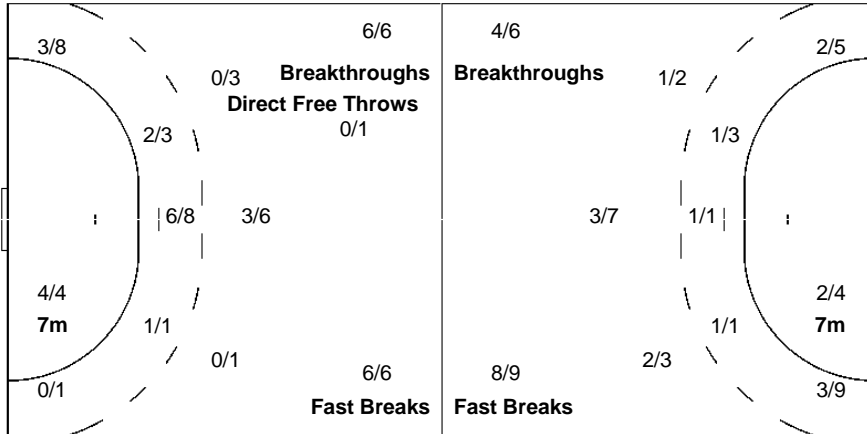

Match Team Statistics

Estatística da partida por equipe / Statistiques du match par équipe

Match 7

KOR 28 - 31 SWE
(15 - 16) (13 - 15)

Referees: ROEN Guro / ARNTSEN Kjersti (NOR)

SWE - Sweden

Shots Distribution

Players

Goals / Shots

1 BUNDSSEN J	3 TEGSTEDT F	6 STROMBERG C	7 BLOHM L	8 ROBERTS J	9 SAND L	10 EK M
	0/1		1/1 2/2	1/1		1/1
			1-Post		0/1 1/1	1-Post
12 IDEHN F	17 TORSTENSSON L	20 GULLDEN I	24 HAGMAN N	25 WALLEN A	27 JACOBSEN S	29 ALM J
	1/1 2/2 1/1		1/1 0/2			1/1
	1-1-Post	1-Post	1/1 1/1	1/1 1/2	1-1-Post	0/1
			4/5 0/2			

Team
Goals / Shots

5/5	2/4	5/5
5/7		1/2
5/5	5/8	3/6

2-Missed 4-Post

Offence

Goalkeepers
Saves / Shots

0/3	3/8	0/2
1/2	4/4	1/2
1/6	1/1	2/13

1 BUNDSSEN J

0/1	0/3	0/1
		0/1
0/2		0/2

12 IDEHN F

0/2	3/5	0/1
1/2	4/4	1/1
1/4	1/1	2/11

Legend:

%	Efficiency	2Min	2 Minute Suspensions	6m	6 metre Shots	7m	7 metre Shots	9m	9 metre Shots
AS	Assists	BS	Blocked Shots	BT	Breakthroughs	BC	Blue Cards	FB	Fast Breaks
G/S	Goals/Shots	N/A	Not Applicable	No.	Uniform Number	RC	Red Cards	S/S	Saves/Shots
ST	Steals	TO	Turnover	TP	Time Played	Wing	Wing Shots	YC	Yellow Cards