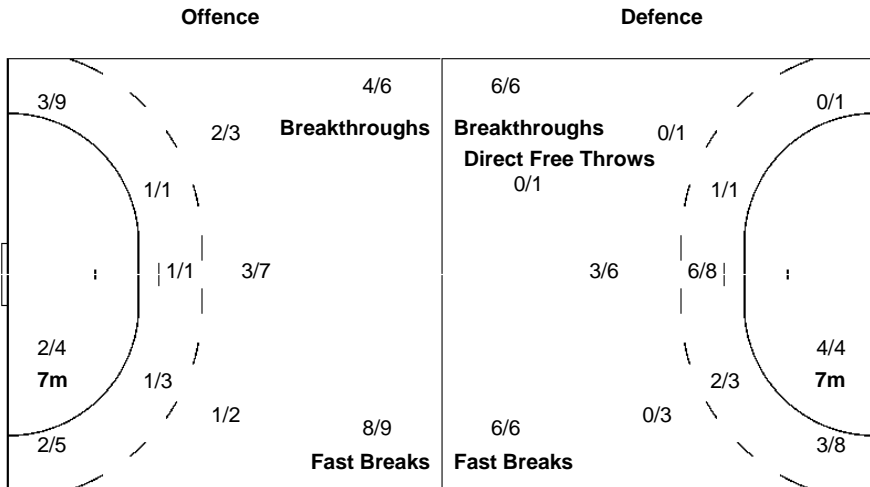

Match Team Statistics

Estatística da partida por equipe / Statistiques du match par équipe

Match 7

KOR 28 - 31 SWE

(15 - 16) (13 - 15)

Referees: ROEN Guro / ARNTSEN Kjersti (NOR)

KOR - Republic of Korea

Shots Distribution

Players

Goals / Shots

1 OH Y	5 JUNG Y	11 RYU EH	12 PARK M	13 YOO H	14 KIM J	15 CHOI S
	1/2			1/1		1/1
		2/2				
		0/3				
		1/1				
		0/1				1/1
		1-Missed	1-Blocked			1-Post
17 SIM H	21 LEE E	22 WOO S	23 KIM O	24 GWON HN	27 NAM Y	29 YU S
	0/1	1/1	1/1	1/1	0/1	
		3/4				
		0/1				
3/4		2/2				
	0/1	1/1		2/2		
1-Post	1-Blocked	1-Missed	2-Missed	1-Post		

Team
Goals / Shots

3/3	5/8	2/2
1/2	0/4	1/2
5/6	0/1	11/13

4-Missed 3-Post 2-Blocked

Goalkeepers
Saves / Shots

0/5	2/4	0/5
2/7		1/2
0/5	3/8	3/6

1 OH Y

0/1	0/1	0/3
0/1		1/2
0/3	1/2	1/4

12 PARK M

0/4	2/3	0/2
2/6		
0/2	2/6	2/2