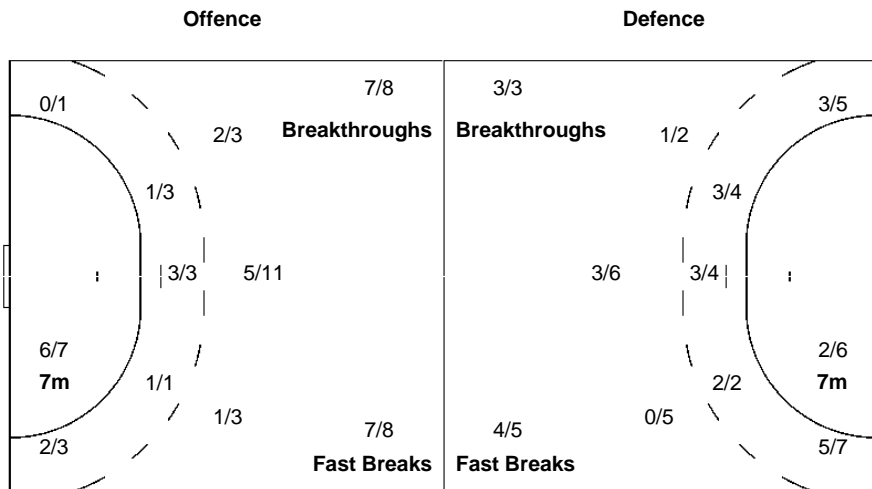

Match Team Statistics

Estatística da partida por equipe / Statistiques du match par équipe

Match 23

RUS 35 - 29 ARG
(20 - 18) (15 - 11)

Referees: MOUSAVIAN NAZHAD SADEGHI Alireza / KOLAHDOUZAN Majid (IRI)

RUS - Russian Federation

Shots Distribution

Players

Goals / Shots

2 KUZNETSOVA P	7 DMITRIEVA D	8 SEN A	10 AKOPIAN O	13 VYAKHIREVA A	15 SUDAKOVA M	17 BOBROVNIKOVA V
0/1	1/1			2/2	2/2	
	1/1			2/2		
1/1	3/3	1/1		1/1		0/1
		1-Blocked	1-Post	2-Missed	2-Post	1-Missed

21 ZHILINSKAYE V	22 MARENNIKOVA E	24 BLIZNOVA I	33 ILINA E	77 PETROVA M	84 EROKHINA T	88 KALININA V
		1/1	0/1	2/2		
1/1	1/1	0/1	1/1			
3/3	0/1		1/1		2/2	

Team
Goals / Shots

2/3	2/4	4/4
6/8		3/5
11/11		7/9

3-Missed 3-Post 1-Blocked

Goalkeepers
Saves / Shots

0/1	1/4	1/1
3/6	1/1	3/8
2/9	0/4	0/6

84 EROKHINA T

0/1	1/2	1/1
3/5		0/4
2/6	0/2	0/5

88 KALININA V

	0/2	
0/1	1/1	3/4
0/3	0/2	0/1