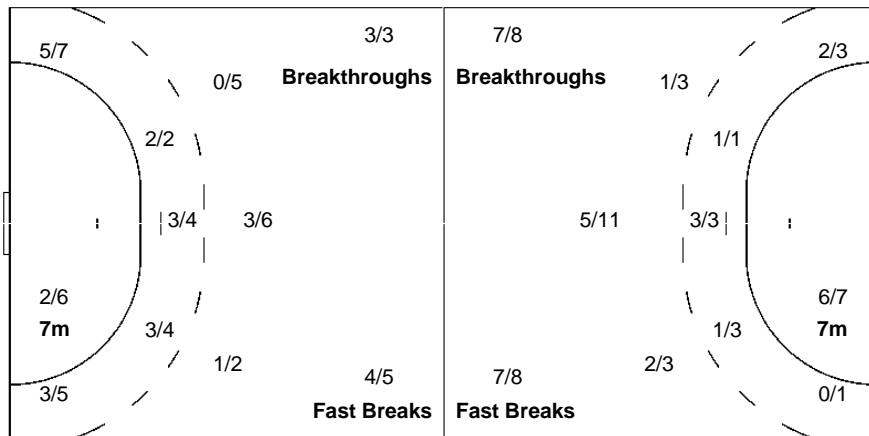

Match Team Statistics

Estatística da partida por equipe / Statistiques du match par équipe

Match 23

RUS 35 - 29 ARG
(20 - 18) (15 - 11)

Referees: MOUSAVIAN NAZHAD SADEGHI Alireza / KOLAHDOUZAN Majid (IRI)

ARG - Argentina

Shots Distribution

Players

Goals / Shots

1 CARRATU M	3 IACOI X	4 HARO L	5 PIZZO M	6 SALVADO L	7 CAMPIGLI R	8 BELOTTI A
	1/2	1/1 0/1	1/1			
		0/1	2/2 0/1 1/3			1/1
		2/2	2/3	2/2 1/1	1/1	1/1
				1-Blocked 2-Missed 1-Post		1-Missed

9 MENDOZA L	10 CRIVELLI V	12 KOGAN V	14 BIANCHI V	15 MENA A	18 SANS M	21 GANDULFO M
				1/1		
0/2	1/1			1/1 1/1		
1/2	1/1		1/1	1/1	2/2	2/2
1-Missed 1-Post 1-Blocked			1-Post			

Team
Goals / Shots

1/1	3/4	0/1
3/6	0/1	5/8
7/9	4/4	6/6
4-Missed	3-Post	2-Blocked

Offence

Defence

Goalkeepers
Saves / Shots

1/3	2/4	0/4
2/8		2/5
0/11		2/9

1 CARRATU M

0/1	0/1	0/2
1/3		
0/3		1/4

12 KOGAN V

1/2	2/3	0/2
1/5		2/5
0/8		1/4

Legend:

%	Efficiency	2Min	2 Minute Suspensions	6m	6 metre Shots	7m	7 metre Shots	9m	9 metre Shots
AS	Assists	BS	Blocked Shots	BT	Breakthroughs	BC	Blue Cards	FB	Fast Breaks
G/S	Goals/Shots	N/A	Not Applicable	No.	Uniform Number	RC	Red Cards	S/S	Saves/Shots
ST	Steals	TO	Turnover	TP	Time Played	Wing	Wing Shots	YC	Yellow Cards