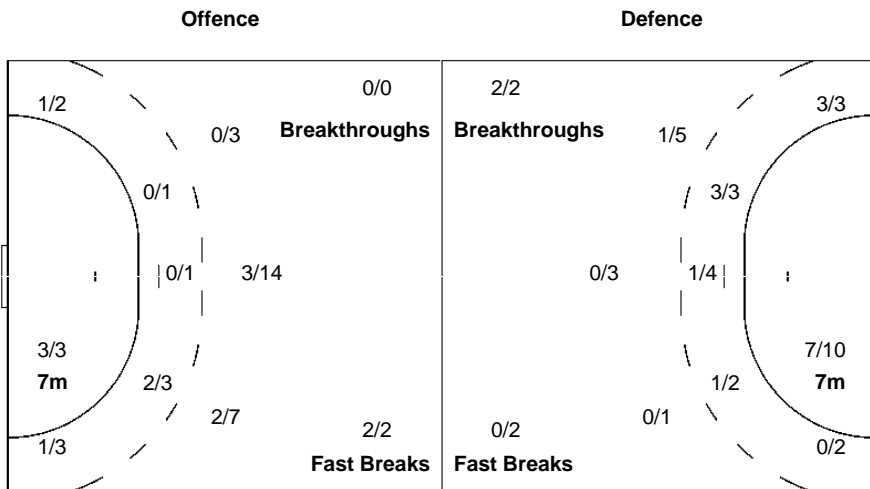

Match Team Statistics

Estatística da partida por equipe / Statistiques du match par équipe

Match 2

NED 14 - 18 FRA

(6 - 10) (8 - 8)

Referees: ROEN Guro / ARNTSEN Kjersti (NOR)

NED - Netherlands

Shots Distribution

Players

Goals / Shots

6 van der HEIJDEN L			8 ABBINGH L			9 van OLPHEN S			10 SNELDER D			13 BROCH Y			17 GROOT N			18 DULFER K		
	0/1	1/1			0/1	0/1									2/2		1/1			
1/2		1/1																		
		0/1	1/2		2/2			0/1												
2-Blocked			1-Post 4-Blocked									2-Post 1-Blocked								

21 GOOS M			23 JANKOVIC J			24 SMEETS M			26 MALESTEIN A			30 LUCIANO A			33 WESTER T			79 POLMAN E		
1/1		0/1																		0/1
																		2/2		0/1
						1/1							1/1							0/1
1-Post												1-Post			1-Missed			1-Missed 1-Blocked		

Team
Goals / Shots

2/3	0/1	2/3
2/3		1/3
3/4	1/1	3/6

2-Missed 5-Post 8-Blocked

Goalkeepers
Saves / Shots

2/3	1/2	3/6
2/3	1/1	0/3
2/9	1/1	2/4

23 JANKOVIC J

		0/1
0/1		

33 WESTER T

2/3	1/2	3/6
2/3	1/1	0/2
2/8	1/1	2/4