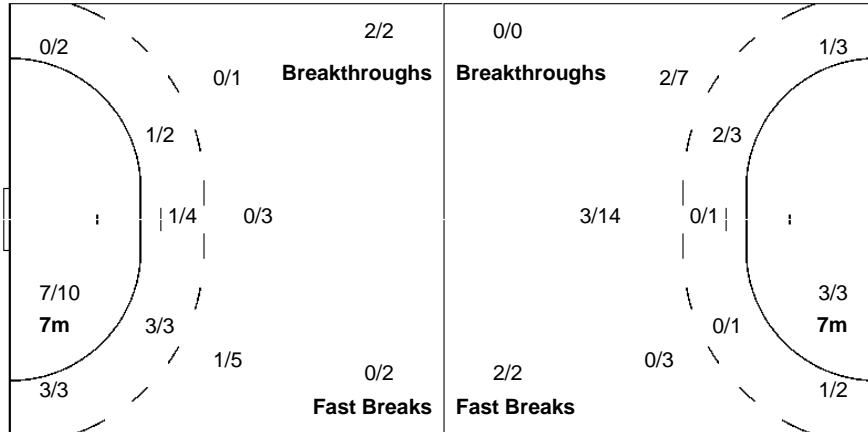

Match Team Statistics

Estatística da partida por equipe / Statistiques du match par équipe

Match 2

NED 14 - 18 FRA
(6 - 10) (8 - 8)

Referees: ROEN Guro / ARNTSEN Kjersti (NOR)

FRA - France

Shots Distribution

Players

Goals / Shots

1 GLAUSER L	3 DANCETTE B	5 AYGLON SAURINA C	7 PINEAU A	8 LANDRE L	10 ZAADI DEUNA G	12 LEYNAUD A
	0/1		1/3 0/1 1/1	1/1 0/1		
		1/2				

2-Missed 1-Post 1-Blocked

13 HOUETTE M	17 DEMBELE S	18 BULLEUX C	24 EDWIGE B	27 NZE-MINKO E	29 NIOMBLA G	64 LACRABERE A
1/1	1/1	0/1			0/1 0/1 1/1	1/1 1/1 0/1
	2/2			0/1	1/1	0/1 3/3 0/1 0/1

Team
Goals / Shots

1/3	1/2	3/6
1/3	0/1	3/3
7/9	0/1	2/4

2-Missed 1-Post 1-Blocked

Offence

Goalkeepers
Saves / Shots

1/3	1/1	1/3
1/3		2/3
1/4	0/1	3/6

1 GLAUSER L

		0/1
1/2		1/1
0/1		

12 LEYNAUD A

1/3	1/1	1/2
0/1		1/2
1/3	0/1	3/6

Legend:

%	Efficiency	2Min	2 Minute Suspensions	6m	6 metre Shots	7m	7 metre Shots	9m	9 metre Shots
AS	Assists	BS	Blocked Shots	BT	Breakthroughs	BC	Blue Cards	FB	Fast Breaks
G/S	Goals/Shots	N/A	Not Applicable	No.	Uniform Number	RC	Red Cards	S/S	Saves/Shots
ST	Steals	TO	Turnover	TP	Time Played	Wing	Wing Shots	YC	Yellow Cards