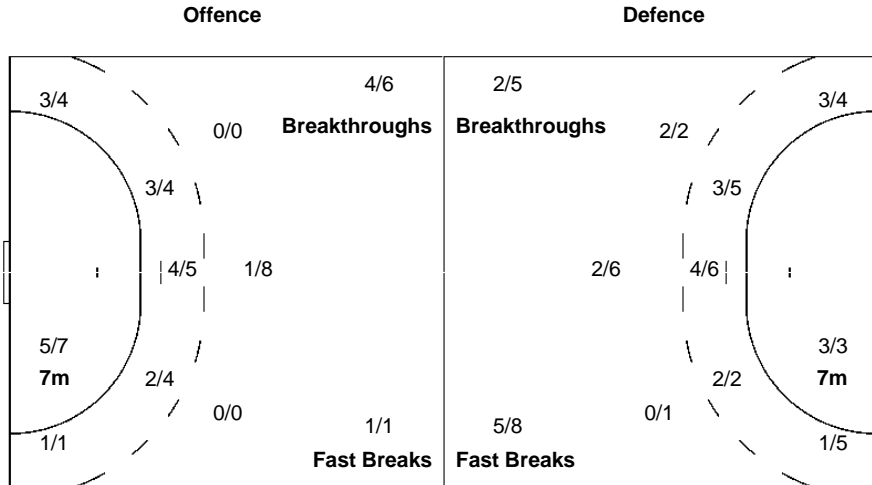

Match Team Statistics

Estatística da partida por equipe / Statistiques du match par équipe

Match 9

ESP 24 - 27 NOR
(10 - 11) (14 - 16)

Referees: GEIPEL Lars / HELBIG Marcus (GER)

ESP - Spain

Shots Distribution

Players

Goals / Shots

2 LOPEZ M	4 MARTIN C	6 ALBERTO N	9 MANGUE M	10 AGUILAR M	12 NAVARRO S	14 CHAVEZ E
	1/1 1/1		2/2	1/1 0/1 1/1		
				1/1		1/1
	0/1	1/1 1/1	2/2			1/1 1/1

2-Missed

17 PINEDO E	25 PENA N	27 GONZALEZ L	30 ELORZA P	35 EGOZKUE N	48 ZOQBI D	86 CABRAL A
1/1	0/1 1/1					1/1 0/2
	1/2					0/2
0/1	0/2			1/1		2/2 1/1 1/1

1-Post

1-Missed1-Post

Team
Goals / Shots

5/6	2/5	1/1
4/5		1/3
5/5	3/7	3/3

3-Missed 2-Post

Goalkeepers
Saves / Shots

4/6	0/2	0/1
0/3	3/3	1/1
3/9	2/5	1/11

12 NAVARRO S

1/1		
0/1	1/1	
0/2	1/1	

48 ZOQBI D

3/5	0/2	0/1
0/2	2/2	1/1
3/7	1/4	1/11