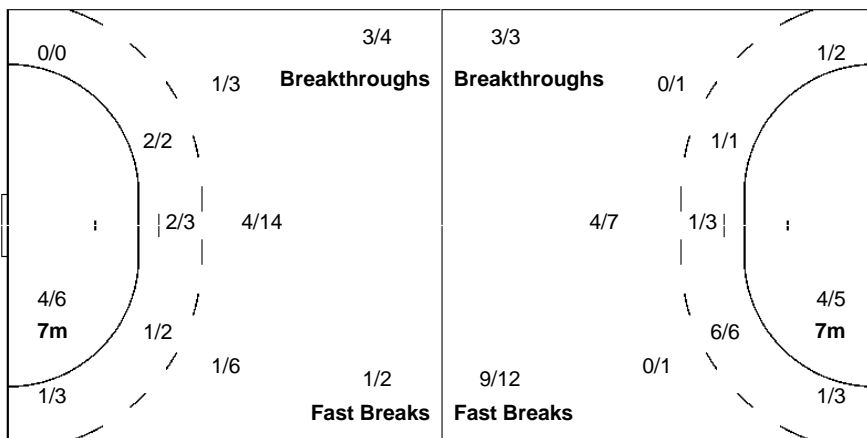

1-Blocked

1-Blocked

1-Missed 1-Post 3-Blocked

**Team**

Goals / Shots

2/5	2/2	4/5
2/3	0/4	2/4
2/3	4/6	2/4

2-Missed 2-Post 5-Blocked

**Offence**

0/1	0/1	
0/1		
1/3		0/1

<b>Legend:</b>	<b>%</b> Efficiency	<b>2Min</b> 2 Minute Suspensions	<b>6m</b> 6 metre Shots	<b>7m</b> 7 metre Shots	<b>9m</b> 9 metre Shots
<b>AS</b> Assists	<b>BS</b> Blocked Shots	<b>BT</b> Breakthroughs	<b>BC</b> Blue Cards	<b>FB</b> Fast Breaks	<b>S/S</b> Saves/Shots
<b>G/S</b> Goals/Shots	<b>N/A</b> Not Applicable	<b>No.</b> Uniform Number	<b>RC</b> Red Cards	<b>S/S</b> Saves/Shots	<b>YC</b> Yellow Cards
<b>ST</b> Steals	<b>TO</b> Turnover	<b>TP</b> Time Played	<b>Wing</b> Wing Shots		