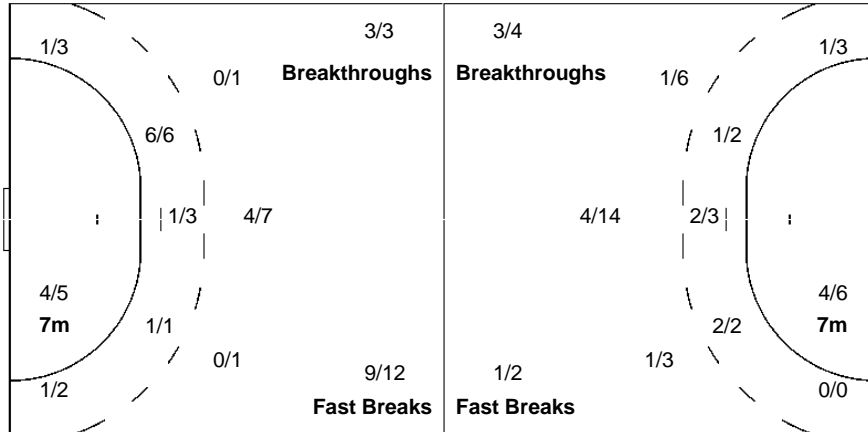

Match Team Statistics

Estatística da partida por equipe / Statistiques du match par équipe

Match 16

NOR 30 - 20 ANG
(16 - 8) (14 - 12)

Referees: BONAVENTURA Charlotte / BONAVENTURA Julie (FRA)

NOR - Norway

Shots Distribution

Players

Goals / Shots

1 GRIMSBO KA	2 MOLID M	3 ARNTZEN EH	4 KRISTIANSEN V	5 ALSTAD I	6 LOKE H	9 MORK N
		1/1 1/1			0/1	3/3 1/1
			1/1			
		1/2 1/1	2/2 0/1	1/1	3/3	3/3 1/1
		1-Blocked		1-Missed		1-Post

10 OFTEDAL SB	14 FRAFJORD MM	16 LUNDE K	18 KOREN LKR	22 KURTOVIC A	23 HERREM C	24 SOLBERG S
			0/1		1/1	1/1
				1/1		
1/1					1/2 0/1	2/2
1-Missed	1-Blocked			1-Missed 1-Post		

Team
Goals / Shots

4/5	3/4	2/2
2/2		0/1
12/14	1/3	6/6
3-Missed	2-Post	2-Blocked

Offence

Goalkeepers
Saves / Shots

3/5	0/2	1/5
1/3	4/4	2/4
1/3	2/6	2/4

1 GRIMSBO KA

		0/1
1/2		

16 LUNDE K

3/5	0/2	1/4
1/3	4/4	2/4
0/1	2/6	2/4