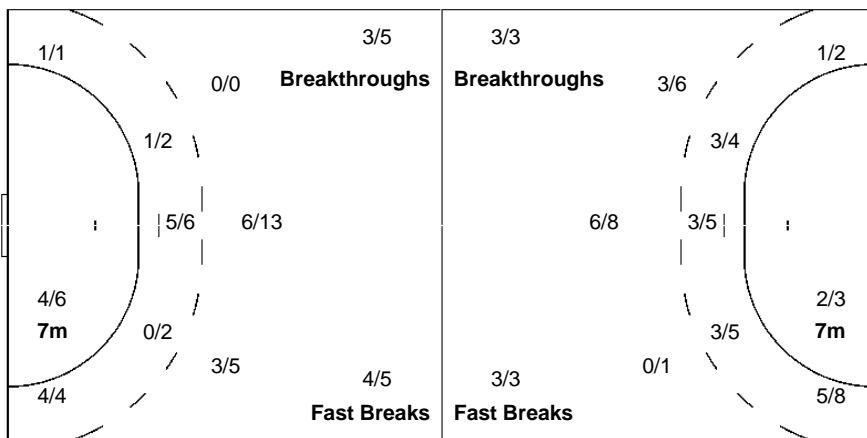

Match Team Statistics

Estatística da partida por equipe / Statistiques du match par équipe

Match 17

NED 32 - 32 KOR

(18 - 17) (14 - 15)

Referees: RALUY Oscar / SABROSO RAMIREZ Angel (ESP)

KOR - Republic of Korea

Shots Distribution

Players

Goals / Shots

1 OH Y	5 JUNG Y	11 RYU EH	12 PARK M	13 YOO H	14 KIM J	15 CHOI S
		1/1 1/1 0/1 1/1		1/1 1/1 1/1		2/2 1/2 0/1
		1/1 0/1			2/3 1/1	3/3
					1-Post	
17 SIM H	21 LEE E	22 WOO S	24 GWON HN	27 NAM Y	29 YU S	31 SONG H
		1/1 1/1 1/2	2/2 3/3 1/1 0/1 1/1	1/1		
			2/2 2/2 0/1			
1-Missed			2-Missed 1-Post 2-Blocked		1-Post 1-Blocked	

Team
Goals / Shots

3/3	7/7	4/4
2/3	1/5	4/4
5/6	2/3	4/5
3-Missed	3-Post	5-Blocked

Offence

Defence

Goalkeepers
Saves / Shots

0/5	1/4	1/3
3/9	1/2	0/3
1/5	2/8	1/3

1 OH Y

0/4	1/4	1/3
3/7	0/1	0/2
1/5	2/8	1/3

12 PARK M

0/1		
0/2	1/1	0/1

Legend:	% Efficiency	2Min 2 Minute Suspensions	6m 6 metre Shots	7m 7 metre Shots	9m 9 metre Shots
AS Assists	BS Blocked Shots	BT Breakthroughs	BC Blue Cards	FB Fast Breaks	S/S Saves/Shots
G/S Goals/Shots	N/A Not Applicable	No. Uniform Number	RC Red Cards	S/S Saves/Shots	YC Yellow Cards
ST Steals	TO Turnover	TP Time Played	Wing Wing Shots