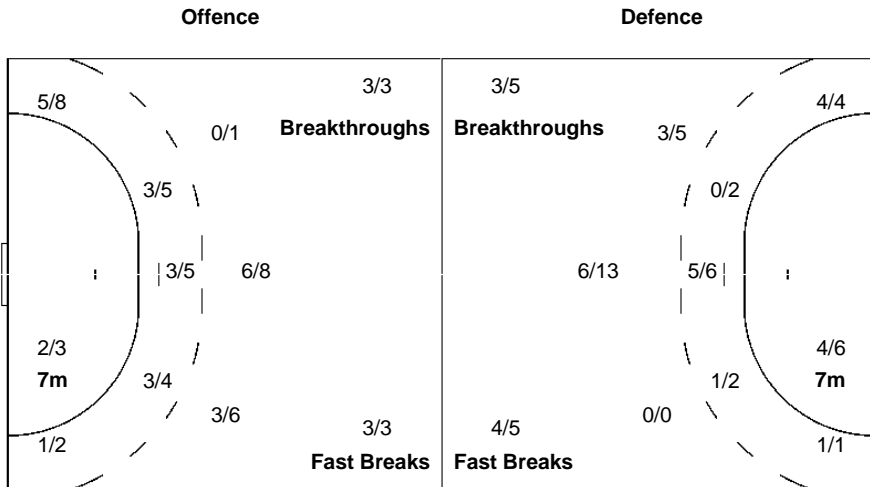

Match Team Statistics

Estatística da partida por equipe / Statistiques du match par équipe

Match 17

NED 32 - 32 KOR

(18 - 17) (14 - 15)

Referees: RALUY Oscar / SABROSO RAMIREZ Angel (ESP)

NED - Netherlands

Shots Distribution

Players

Goals / Shots

6 van der HEIJDEN L	8 ABBINGH L	9 van OLPHEN S	10 SNELDER D	13 BROCH Y	17 GROOT N	18 DULFER K
	1/1		1/1	1/1	2/2	
	1/2		1/1	1/1	1/1	
1/1		1/1		2/3	3/4	1/1
1-Post	1-Blocked					1-Post
21 GOOS M	23 JANKOVIC J	24 SMEETS M	26 MALESTEIN A	30 LUCIANO A	33 WESTER T	79 POLMAN E
			1/1	2/3		1/1
2/2		0/1	1/1			0/1
			1/1			1/1
			2-Post			1-Blocked

Team
Goals / Shots

5/5	3/4	2/3
6/9	1/2	3/3
4/5	6/8	2/3

4-Post 2-Blocked

Goalkeepers
Saves / Shots

0/3	0/7	0/4
1/3	4/5	0/4
1/6	1/3	1/5

23 JANKOVIC J

	0/2	

33 WESTER T

0/3	0/4	0/4
1/3	4/5	0/3
1/6	1/3	1/5