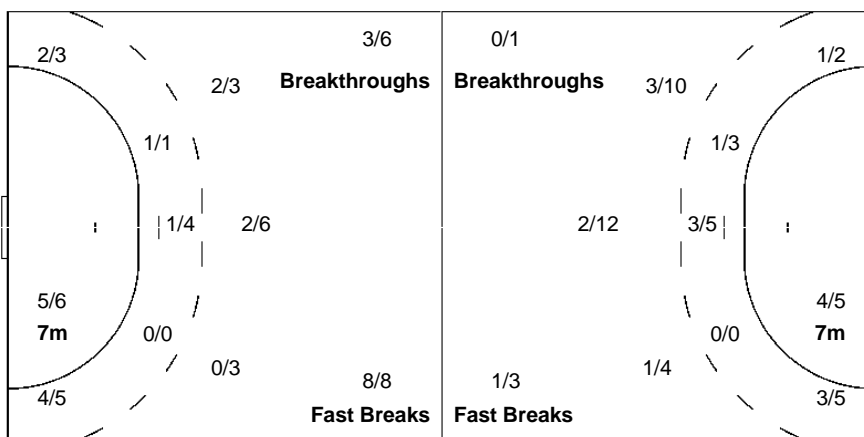

Match Team Statistics

Estatística da partida por equipe / Statistiques du match par équipe

Match 22

MNE 19 - 28 NOR

(11 - 16) (8 - 12)

Referees: COULIBALY Yalatima / DIABATE Mamoudou (CIV)

NOR - Norway

Shots Distribution

Players

Goals / Shots

1 GRIMSBO KA	2 MOLID M	3 ARNTZEN EH	4 KRISTIANSEN V	5 ALSTAD I	6 LOKE H	9 MORK N
		0/1	1/1			1/1
		1/1	2/3	1/1	0/2	1/1
		1/1	1/1 0/1 0/1		1/1 1/1	4/4 0/1 0/1

1-Blocked

10 OFTEDAL SB	14 FRAFJORD MM	16 LUNDE K	18 KOREN LKR	22 KURTOVIC A	23 HERREM C	24 SOLBERG S
0/1			1/1	1/1		1/1
				0/1	1/1	
1/1 0/1		1/1		1/1	2/2	2/2

2-Missed

1-Missed

Team
Goals / Shots

3/4	2/2	0/1
5/9		1/3
12/12	1/4	4/6

3-Missed

1-Blocked

Offence

Goalkeepers
Saves / Shots

0/4	2/3	2/6
7/8	1/1	3/4
5/10	1/1	3/6

1 GRIMSBO KA

0/3	2/2	2/6
7/8	1/1	3/4
5/9	1/1	3/6

16 LUNDE K

0/1	0/1	
0/1		

Legend:		
%	Efficiency	
AS	Assists	
G/S	Goals/Shots	
ST	Steals	
2Min	2 Minute Suspensions	6m
BS	Blocked Shots	BT
N/A	Not Applicable	No.
TO	Turnover	TP
		7m
		BC
		RC
		Wing
		9m
		FB
		S/S
		YC