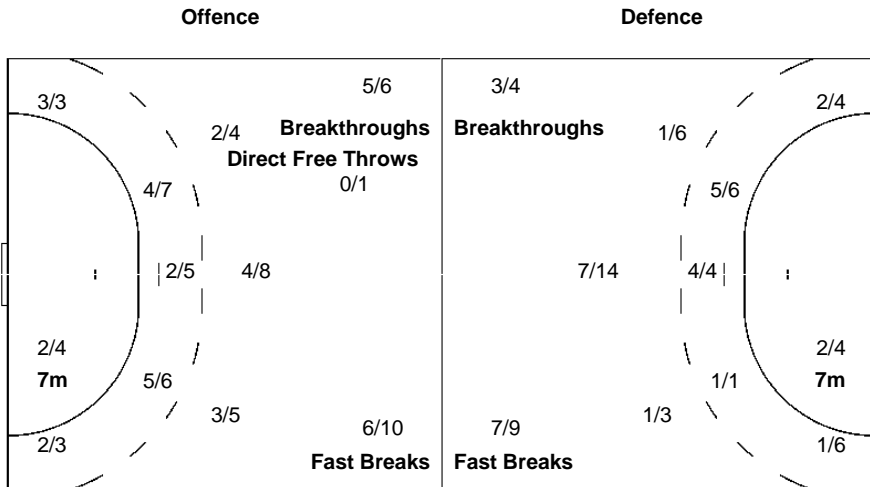

Match Team Statistics

Estatística da partida por equipe / Statistiques du match par équipe

Match 27

NED 34 - 38 RUS

(16 - 17) (18 - 21)

Referees: LAH Bojan / SOK David (SLO)

RUS - Russian Federation

Shots Distribution

Players

Goals / Shots

2 KUZNETSOVA P	7 DMITRIEVA D	8 SEN A	10 AKOPIAN O	13 VYAKHIREVA A	15 SUDAKOVA M	17 BOBROVNIKOVA V
1/1	1/1 3/3 1/2 1/1	1/1 1/1 2/2 1/1		1/2 1/1	1/1 1/1	
	1-Missed	1-Missed 1-Post 1-Blocked	1-Post	1-Missed 1-Post 1-Blocked	1-Post	1-Missed
21 ZHILINSKAYE V	22 MARENNIKOVA E	24 BLIZNOVA I	33 ILINA E	77 PETROVA M	84 EROKHINA T	88 KALININA V
2/2 1/1 0/1		0/1 1/1 1/1 1/1	1/2 2/2 2/2 1/2 0/1 2/2	0/1 0/1		
		1-Missed 1-Post	1-Missed			

Team
Goals / Shots

3/3	3/7	7/7
4/5		6/8
8/10	2/3	5/6

6-Missed 5-Post 2-Blocked

Goalkeepers
Saves / Shots

0/3	0/1	1/5
3/6	2/2	3/6
4/9	2/6	2/13

84 EROKHINA T

0/2		0/2
2/2	1/1	0/1
1/3	2/3	1/6

88 KALININA V

0/1	0/1	1/3
1/4	1/1	3/5
3/6	0/3	1/7

Legend:

%	Efficiency	2Min	2 Minute Suspensions	6m	6 metre Shots	7m	7 metre Shots	9m	9 metre Shots
AS	Assists	BS	Blocked Shots	BT	Breakthroughs	BC	Blue Cards	FB	Fast Breaks
G/S	Goals/Shots	N/A	Not Applicable	No.	Uniform Number	RC	Red Cards	S/S	Saves/Shots
ST	Steals	TO	Turnover	TP	Time Played	Wing	Wing Shots	YC	Yellow Cards