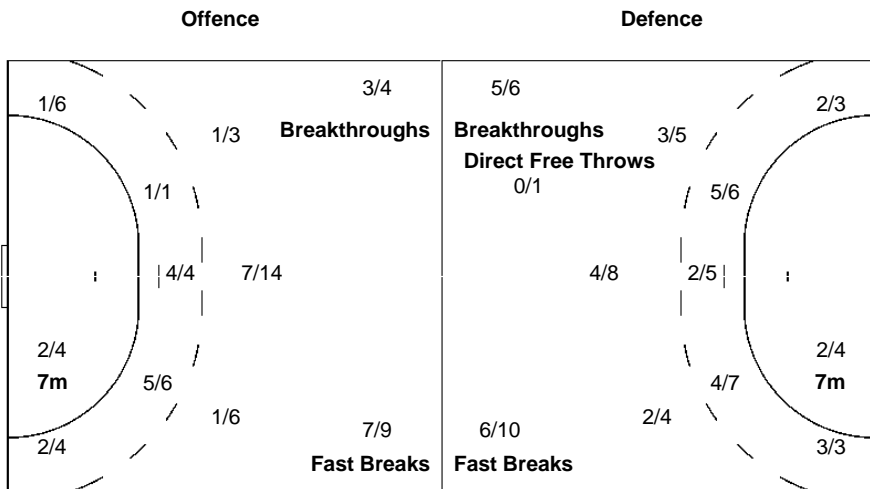

Match Team Statistics

Estatística da partida por equipe / Statistiques du match par équipe

Match 27

NED 34 - 38 RUS

(16 - 17) (18 - 21)

Referees: LAH Bojan / SOK David (SLO)

NED - Netherlands

Shots Distribution

Players

Goals / Shots

6 van der HEIJDEN L	8 ABBINGH L	9 van OLPHEN S	10 SNELDER D	13 BROCH Y	17 GROOT N	18 DULFER K
1/1	1/1			1/1	1/1	
1/1	0/1				1/1	
1/3			0/1 0/1 1/1	1/1		

1-Missed 2-Post

21 GOOS M	23 JANKOVIC J	24 SMEETS M	26 MALESTEIN A	30 LUCIANO A	33 WESTER T	79 POLMAN E
1/1			1/1			1/1
0/1				0/1		1/2 0/1 1/2
1/1			1/2 1/1	0/1		2/2 3/3 4/5

2-Missed

2-Missed

2-Post 1-Blocked

Team
Goals / Shots

3/3	1/1	4/5
3/6	0/2	3/6
5/9	4/6	11/13

5-Missed 4-Post 1-Blocked

Goalkeepers
Saves / Shots

0/3	4/7	0/7
1/5		2/8
2/10	1/3	1/6

23 JANKOVIC J

0/1	1/1	0/1
0/1		0/2
0/3	1/1	0/2

33 WESTER T

0/2	3/6	0/6
1/4		2/6
2/7	0/2	1/4