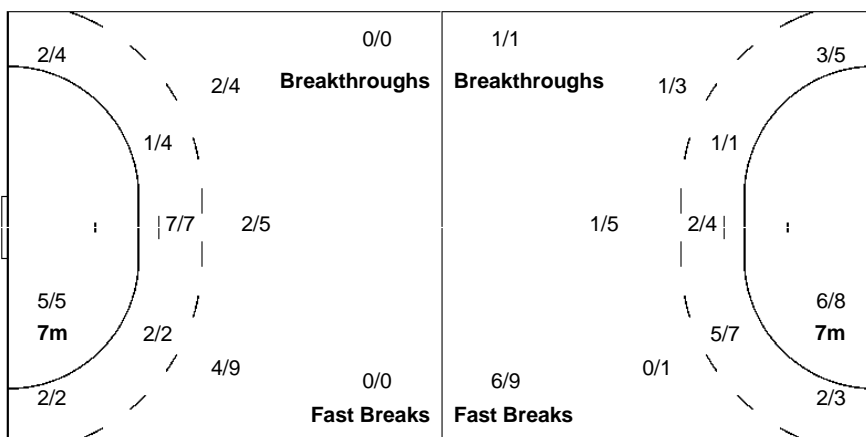

Match Team Statistics

Estatística da partida por equipe / Statistiques du match par équipe

Match 28

NOR 28 - 27 ROU

(14 - 13) (14 - 14)

Referees: ALPAIDZE Viktoriia / BEREZKINA Tatiana (RUS)

ROU - Romania

Shots Distribution

Players

Goals / Shots

3 SZUCS G	5 GEIGER M	7 BUCESCHI E	8 NEAGU C	9 BRADEANU A	11 PERIANU G	12 MUNTEANU I
			2/2 1/1 1/2		0/1	
			1/1			
	1/1 1/2 1/1	2/2 0/1				

1-Missed

1-Missed4-Post 1-Blocked

15 ARDEAN ELISEI V	22 MANEA O	25 HOTEA C	30 UNGUREANU P	85 CHINTOAN F	88 VIZITIU P	89 CHIPER L
	1/1			1/1		
		1/1				
1/1				1/1 1/1	0/1	1/1 2/2

2-Missed

Team
Goals / Shots

3/4	2/2	1/2
1/1		5/5
3/3	4/6	8/10

4-Missed 4-Post 1-Blocked

Offence

Goalkeepers
Saves / Shots

1/5	1/3	0/1
3/6	1/3	1/4
1/4	1/3	0/8

12 MUNTEANU I

0/1	0/1	
1/2		
0/1	1/2	0/3

30 UNGUREANU P

1/4	1/2	0/1
2/4	1/3	1/4
1/3	0/1	0/5

Legend:	% Efficiency	2Min 2 Minute Suspensions	6m 6 metre Shots	7m 7 metre Shots	9m 9 metre Shots
AS Assists	BS Blocked Shots	BT Breakthroughs	BC Blue Cards	FB Fast Breaks	S/S Saves/Shots
G/S Goals/Shots	N/A Not Applicable	No. Uniform Number	RC Red Cards	S/S Saves/Shots	YC Yellow Cards
ST Steals	TO Turnover	TP Time Played	Wing Wing Shots