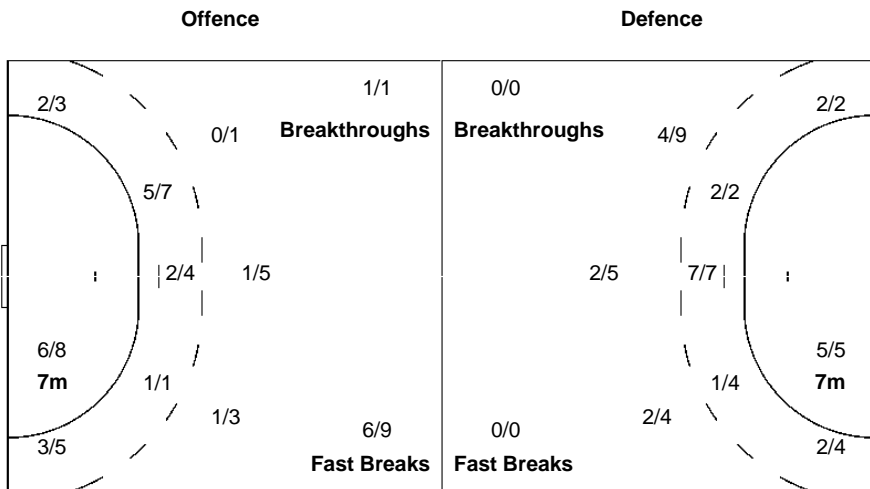

Match Team Statistics

Estatística da partida por equipe / Statistiques du match par équipe

Match 28

NOR 28 - 27 ROU

(14 - 13) (14 - 14)

Referees: ALPAIDZE Viktoriia / BEREZKINA Tatiana (RUS)

NOR - Norway

Shots Distribution

Players

Goals / Shots

1 GRIMSBO KA	2 MOLID M	3 ARNTZEN EH	4 KRISTIANSEN V	5 ALSTAD I	6 LOKE H	9 MORK N
			1/1			2/2
			0/2			1/2
			1/1		1/1	1/1
			3/3		2/2	1/1

1-Missed 1-Blocked 2-Missed 2-Post 3-Blocked

10 OFTEDAL SB	14 FRAFJORD MM	16 LUNDE K	18 KOREN LKR	22 KURTOVIC A	23 HERREM C	24 SOLBERG S
1/1			0/1	1/1	0/1	
1/1					1/1	
1/2	1/1			1/1	1/1	

1-Post

Team
Goals / Shots

4/5	2/3	1/1
3/6	2/3	3/4
3/4	2/3	8/8

3-Missed 3-Post 4-Blocked

Goalkeepers
Saves / Shots

1/4	0/2	1/2
0/1		0/5
0/3	2/6	2/10

1 GRIMSBO KA

1/2		1/2
		0/3
0/1	2/5	1/4

16 LUNDE K

0/2	0/2	
		0/2
0/2	0/1	1/6