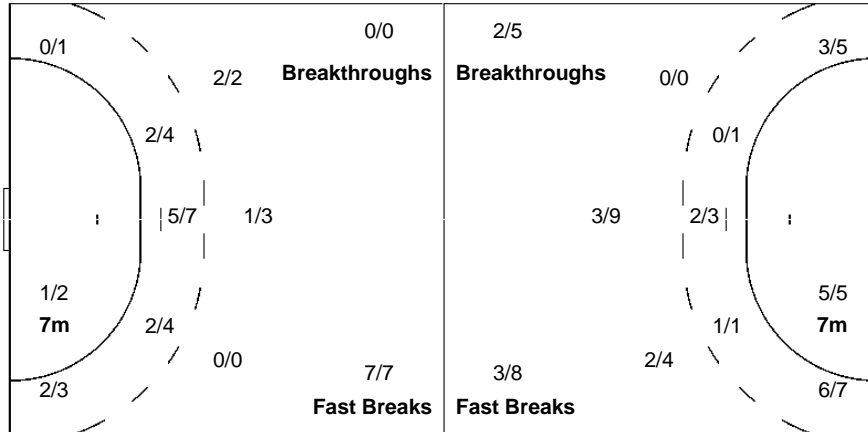

Match Team Statistics

Estatística da partida por equipe / Statistiques du match par équipe

Match 30

ARG 22 - 28 KOR
(10 - 12) (12 - 16)

Referees: BONAVENTURA Charlotte / BONAVENTURA Julie (FRA)

ARG - Argentina

Shots Distribution

Players

Goals / Shots

1 CARRATU M	3 IACOI X	4 HARO L	5 PIZZO M	6 SALVADO L	7 CAMPIGLI R	8 BELOTTI A
			2/2		1/1	
			1/1			
		0/1			2/2	
		1-Missed	1-Missed			1-Post
9 MENDOZA L	10 CRIVELLI V	12 KOGAN V	14 BIANCHI V	15 MENA A	18 SANS M	21 GANDULFO M
3/3					1/1	
1/2						
0/1				0/1		
1/1	1/1			1/1	0/1	
1-Missed1-Post				1-Missed		

Team
Goals / Shots

3/3	4/4	5/6
1/3		
4/4	2/4	3/3

4-Missed 2-Post

Offence

Defence

Goalkeepers
Saves / Shots

0/10	4/8	0/3
	0/1	1/1
1/6	2/4	6/9

1 CARRATU M

0/1	0/2	
		1/1
0/2	0/1	1/1

12 KOGAN V

0/9	4/6	0/3
	0/1	
1/4	2/2	5/8