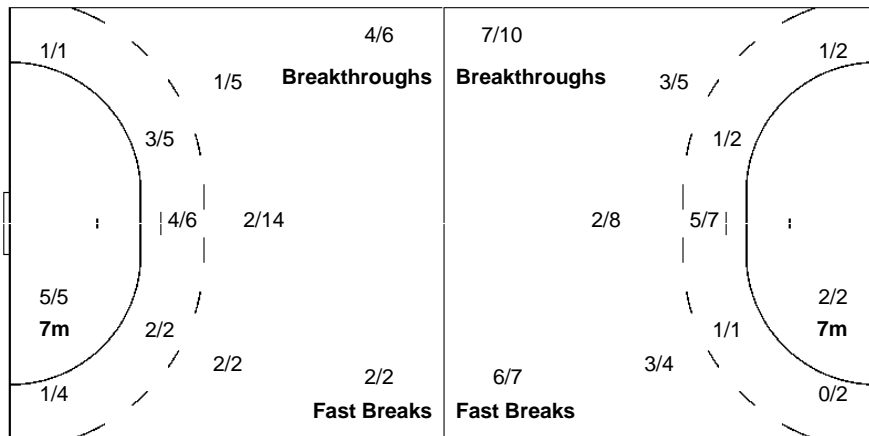

Match Team Statistics

Estatística da partida por equipe / Statistiques du match par équipe

Match 34

RUS 31 - 27 ANG
(18 - 14) (13 - 13)

Referees: PINTO Rogério / MENEZES Nilson (BRA)

ANG - Angola

Shots Distribution

Players

Goals / Shots

1 BARBOSA NMDP	2 NENGANGA VP	6 MACHADO JJ	8 MONTEIRO LM	9 BERNARDO NM	10 KASSOMA AC	11 KIALA L
0/0	0/0	1/1	0/0	1/1	1/1	1/1
0/0	0/0	2/2	0/0	1/2	0/0	0/0
0/0	0/0	1-Post	2-Missed	5/5	1-Blocked	0/0
15 CARLOS AD	16 ALMEIDA TP	17 DOMBAXI WWB	21 CAZANGA MA	25 VENANCIO LDS	31 SANTOS JVD	90 GUIALO IEW
0/2	0/0	0/0	1/1	0/0	0/1	2/3
1/2	0/0	1/1	0/0	0/0	0/0	2/2
2-Post	1-Blocked	2-Missed	1-Blocked	3-Blocked	1/1	2-Missed
1-Blocked	0/0	2-Post	0/0	0/0	0/0	2-Post
0/0	0/0	0/0	0/0	0/0	0/0	1-Blocked

Team
Goals / Shots

1/1	5/7	4/4
1/4		1/1
11/12	3/3	1/2
6-Missed	5-Post	7-Blocked

Offence

Defence

Goalkeepers
Saves / Shots

0/3	1/3	0/3
1/3		2/6
3/8	2/10	1/5

1 BARBOSA NMDP

0/1		
		0/1
0/1	1/3	0/1

16 ALMEIDA TP

0/2	1/3	0/3
1/3		2/5
3/7	1/7	1/4

Legend:	% Efficiency	2Min 2 Minute Suspensions	6m 6 metre Shots	7m 7 metre Shots	9m 9 metre Shots
AS Assists	BS Blocked Shots	BT Breakthroughs	BC Blue Cards	FB Fast Breaks	
G/S Goals/Shots	N/A Not Applicable	No. Uniform Number	RC Red Cards	S/S Saves/Shots	
ST Steals	TO Turnover	TP Time Played	Wing Wing Shots	YC Yellow Cards