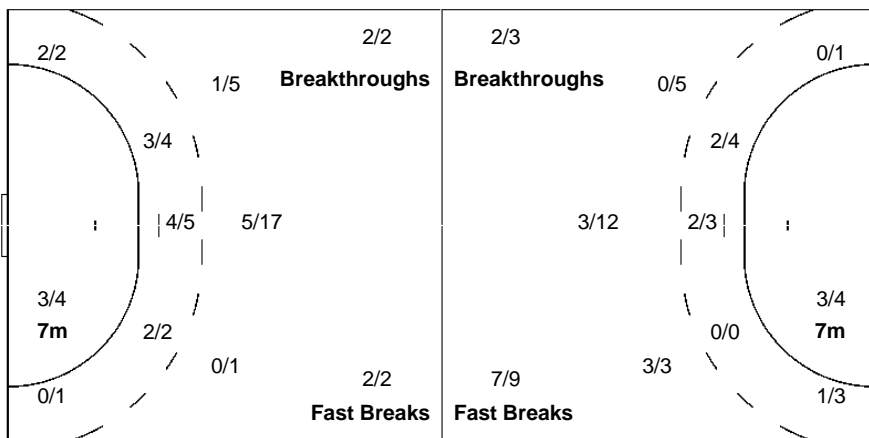

Match Team Statistics

Estatística da partida por equipe / Statistiques du match par équipe

Match 35

NED 23 - 24 FRA

(13 - 17) (10 - 7)

Referees: KOO Bonok / LEE Seok (KOR)

FRA - France

Shots Distribution

Players

Goals / Shots

1 GLAUSER L	5 AYGLON SAURINA C	7 PINEAU A	8 LANDRE L	10 ZAADI DEUNA G	11 PROUVENSIER M	12 LEYNAUD A
		2/2				
		1/4	0/1	2/3		
	1/1	1/1			0/1	1/1

1-Missed

1-Post

13 HOUETTE M	17 DEMBELE S	18 BULLEUX C	24 EDWIGE B	27 NZE-MINKO E	29 NIOMBLA G	64 LACRABERE A
				0/2	2/2	1/1
	2/3	1/1				1/1
			1/1	0/1	1/1	0/1
						2/2

1-Missed

1-Missed

1-Missed

Team
Goals / Shots

5/7	1/1	
3/9	0/1	2/3
7/10	2/3	4/6

4-Missed 1-Post

Offence

Goalkeepers
Saves / Shots

3/7		1/1
5/10	1/1	1/1
1/9	0/1	2/7

1 GLAUSER L

2/2		
1/2		2/3

12 LEYNAUD A

3/7		1/1
3/8	1/1	1/1
0/7	0/1	0/4

Legend:	% Efficiency	2Min 2 Minute Suspensions	6m 6 metre Shots	7m 7 metre Shots	9m 9 metre Shots
AS Assists	BS Blocked Shots	BT Breakthroughs	BC Blue Cards	FB Fast Breaks	S/S Saves/Shots
G/S Goals/Shots	N/A Not Applicable	No. Uniform Number	RC Red Cards	S/S Saves/Shots	YC Yellow Cards
ST Steals	TO Turnover	TP Time Played	Wing Wing Shots