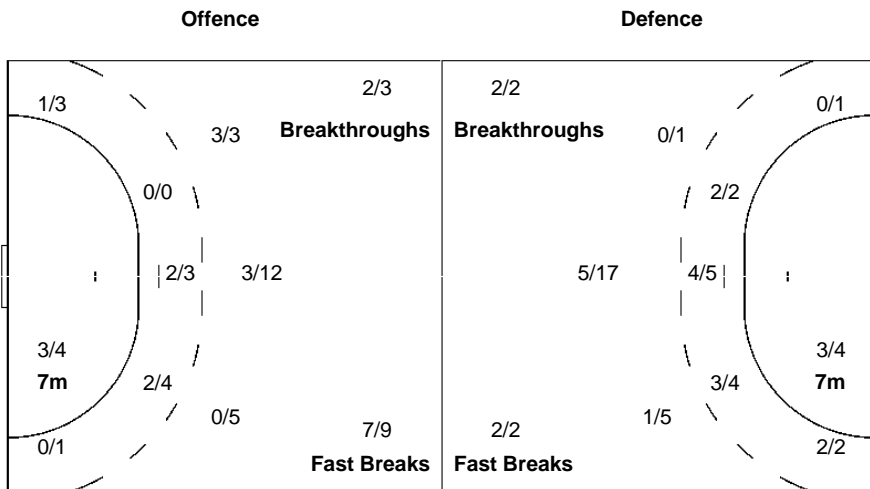

Match Team Statistics

Estatística da partida por equipe / Statistiques du match par équipe

Match 35

NED 23 - 24 FRA

(13 - 17) (10 - 7)

Referees: KOO Bonok / LEE Seok (KOR)

NED - Netherlands

Shots Distribution

Players

Goals / Shots

6 van der HEIJDEN L	8 ABBINGH L	9 van OLPHEN S	10 SNELDER D	13 BROCH Y	17 GROOT N	18 DULFER K
2/3					0/1	
1/1	1/1			1/1	1/4	0/1
4/5			1/1		2/2	0/1
1-Post	1-Missed 2-Post				2-Blocked	

21 GOOS M	23 JANKOVIC J	24 SMEETS M	26 MALESTEIN A	30 LUCIANO A	33 WESTER T	79 POLMAN E
			1/2			1/1
			0/1			1/2
		1/1				0/1
2/2		1-Blocked	1-Post		1-Missed	1-Blocked

Team
Goals / Shots

4/7		0/1
5/10	0/1	0/1
8/9	1/1	5/7
3-Missed	4-Post	3-Blocked

Goalkeepers
Saves / Shots

2/7	0/1	
6/9	1/1	1/3
3/10	1/3	2/6

23 JANKOVIC J

0/3	0/1	

33 WESTER T

2/7	0/1	
6/9	1/1	1/3
3/7	1/2	2/6