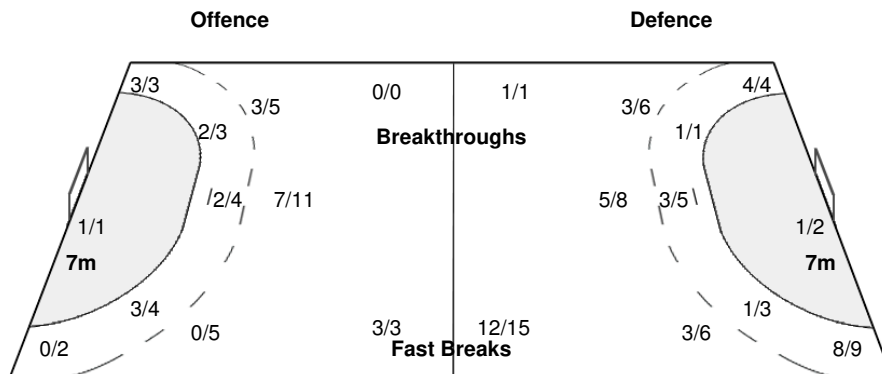

92 JAZIRI O

1/1		
0/1		0/1
	1/1	2/2

1-Missed

Team
Goals / Shots

4/4	5/7	3/3
1/2	0/1	3/5
1/3	3/4	4/4

6-Missed 2-Blocked

Goalkeepers
Saves / Shots

0/6	1/7	0/1
3/12	2/2	5/8
0/7	1/7	1/5