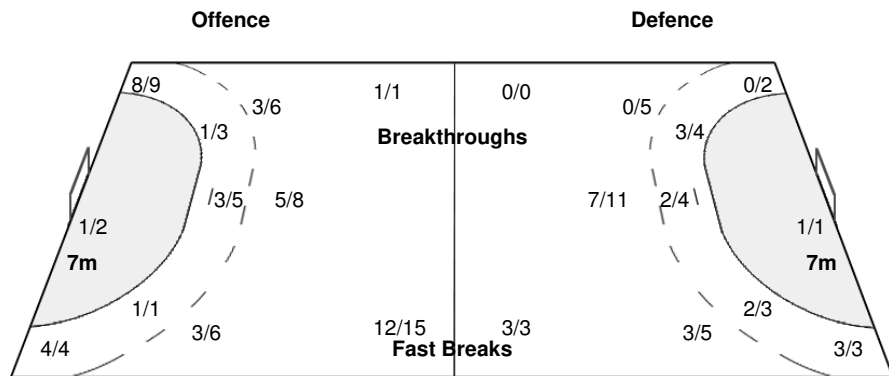

2017 IHF Super Globe Qatar Quarterfinal

FR 25 AUG 2017
13:00

Match Team Statistics

Match No: 1

BARCA 42 - 24 ESPER
(19 - 10) (23 - 14)

Referees: LICIS Renars / SONDORS Zigmars (LAT)

ESP - FC Barcelona Lassa (ESP)

Shots Distribution

Players

Goals / Shots

1 PEREZ de VARGAS G			8 TOMAS V			9 ENTRERRIOS R			10 SORHAINDO C			12 RISTOVSKI B			13 ARINO A			17 RIVERA V					
			1/1			1/1	2/3								1/1				1/1				
				0/1	0/1										4/4					0/1			
			3/3	2/2														2/2	1/1				
1-Post																							
19 N'GUESSAN T			21 SYPRZAK K			22 HERNANDEZ A			23 DOLENEC J			24 MEM D			27 MORROS de ARGILA V			32 LENNE Y					
	1/1	1/1								0/2	0/1									0/1			
1/2			1/1							0/1		2/2							1/1				
2/2		1/1									1/1												
1-Post			1-Blocked									1-Blocked											
41 GOMEZ A			42 JALLOUZ W																				
2/2	2/2		1/1																				
		1/1	1/2	0/1	2/2																		
	2/2	2/2		0/1																			
1-Post																							

Team Goals / Shots

6/6	6/7	1/1
9/12	0/2	3/8
7/7	6/7	4/5
3-Post		2-Blocked

Goalkeepers Saves / Shots

0/4	2/7	0/3
1/2	1/1	2/5
2/3	1/4	0/4

1 PEREZ de VARGAS G

12 RISTOVSKI B

0/4	2/7	0/3
1/2	1/1	2/5
2/3	1/4	0/4