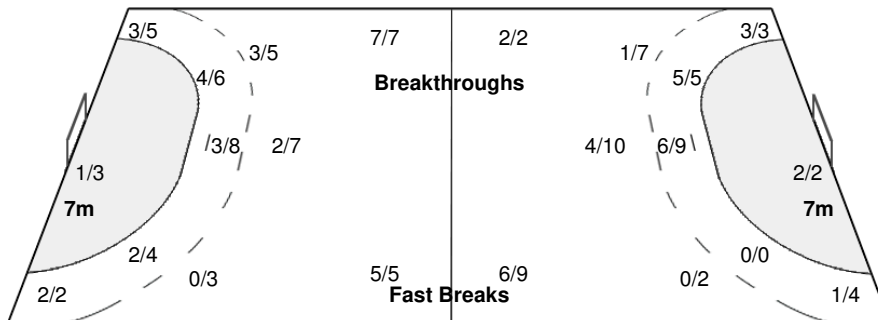

2017 IHF Super Globe

Qatar

Quarterfinal

Match Team Statistics

FR 25 AUG 2017
17:00

Match No: 3

BERLI 33 - 31 PIN
(16 - 14) (17 - 17)

Referees: GARCIA Ignacio / MARIN LORENTE Andreu (ESP)

GER - Füchse Berlin (GER)

Shots Distribution

Players

Goals / Shots

3 WIEDE F	6 VUKOVIC D	7 STRUCK K	10 GOJUN J	12 HEINEVETTER S	13 NENADIC P	17 PLAZA JIMENEZ I
0/1					2/2	1/1
2/2					1/1	1/2
1-Missed				1-Missed	2-Post	1-Blocked
18 LINDBERG H	21 ZACHRISSON M	23 FÄTH S	24 SIMAK F	28 SCHMIDT E	31 MATTHES T	35 KOPLJAR M
	1/1	1/1	0/1			0/1
0/1	1/1	1/1	1/1			2/4
3/3	0/1	1/1	1/1	0/1	0/1	2/3
	1-Post	1-Post				

71 STOCHL P

Team
Goals / Shots

4/4	2/2	5/9
0/1	1/2	1/3
11/14		9/14
2-Missed	4-Post	1-Blocked

Offence

Defence

Goalkeepers
Saves / Shots

0/1	2/7	1/10
1/3	2/2	1/1
0/2	1/5	1/9

12 HEINEVETTER S

0/1	2/6	1/9
1/2	2/2	1/1
0/2	0/3	1/7

71 STOCHL P

	0/1	0/1
0/1		
	1/2	0/1