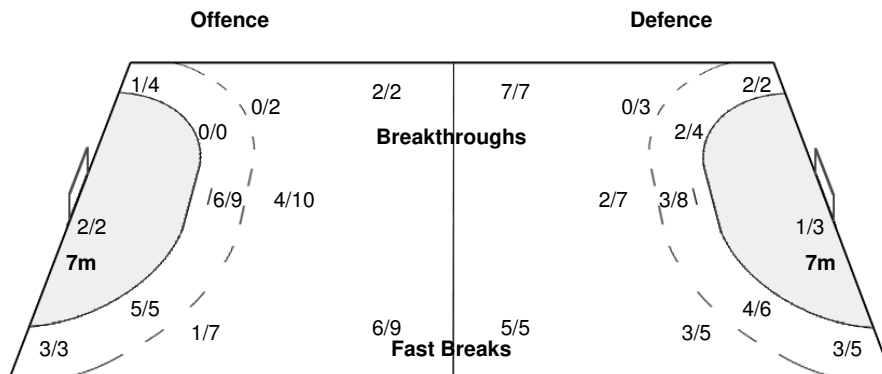

2017 IHF Super Globe Qatar Quarterfinal

Match Team Statistics

FR 25 AUG 2017
17:00

Match No: 3

BERLI 33 - 31 PIN

(16 - 14) (17 - 17)

Referees: GARCIA Ignacio / MARIN LORENTE Andreu (ESP)

BRA - EC Pinheiros (BRA)

Shots Distribution

Players

Goals / Shots

2 SOUTO CUETO J			5 LEONEL COSTA da SI			8 FLOSI ALEXANDRE PE			9 SILVEIRA L			10 dos SANTOS MEDEIRO			11 BAPTISTA C			13 KENT HUBNER D		
1/1	1/1	2/2			0/1		2/2	2/2			1/1							0/1	1/1	1/1
1/1	0/1				0/1		0/1	4/4				1/1						1/1		0/1
1-Post 2-Blocked 1-Missed			1-Missed			1-Missed			2-Missed 1-Post											

16 dos SANTOS M			17 HACKBARTH R			19 MARTINIANO AZEVEDO			20 VILHENA de TOLEDO			21 BALDERAMA MACEDO P			23 BENITES QUOST R			25 BRAZ F		
				1/1														0/1	2/2	
			1/1	0/1											2/2			1/1		
1-Missed 1-Post																				

28 da SILVA M			33 M. PACHECO FILHO F		
			0/1	1/1	
			1/1		
3-Post 1-Blocked					

Team Goals / Shots

1/1	5/7	9/10
2/3	0/2	0/1
2/2	4/5	8/9
6-Missed 6-Post 3-Blocked