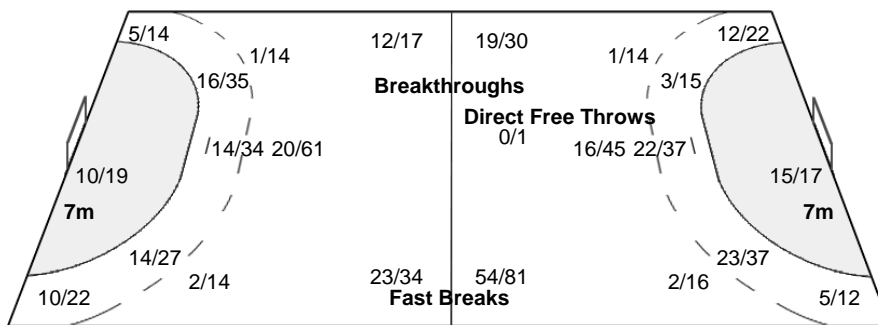

XX Women's World Championship 2011

Brasil

Cumulative Statistics

ARG - Argentina

Shots Distribution

Players

Goals / Shots

Player	Goals	Shots	Notes
1 SCHLESINGER S	0/1	1/2	2-Missed 5-Post
2 SALVADO L	1/1	1/1	4-Missed 3-Post
3 PIZZO M	0/1	1/1	4-Missed 1-Post
4 HARO L	1/1	0/2	1-Blocked 4-Missed 1-Post
5 FERREA B	3/5	1/1	1-Blocked 2-Missed 1-Post
6 DECILIO M	3/4	1/2	10-Missed 5-Post 8-Blocked
7 ROMERO M	1/1	1/1	1-Missed 1-Post
8 AIMONE F	0/1	1/2	2-Post
9 MENDOZA L	1/1	1/2	8-Missed 5-Post
10 CRIVELLI V	1/1	0/1	4-Blocked 3-Missed
11 TAGLIAVINI S	0/1	0/1	1-Blocked 1-Missed
12 KOGAN V	0/1	0/1	
13 MENA A	2/2	1/1	
14 BIANCHI V	1/1	3/3	1-Missed
15 TOTOLLO S	1/2	1/2	
17 GIAMBERARDINO L	1/1	1/1	

Team

Goals / Shots

11/16	12/19	14/17
9/28	0/12	10/20
36/45	12/24	23/32

40-Missed 22-Post 15-Blocked

Offence

Defence

Goalkeepers

Saves / Shots

6/16	6/20	16/34
10/25	7/10	16/33
11/52	14/31	10/47

1 SCHLESINGER S

0/4	1/5	4/11
2/9	1/2	3/9
7/19	6/9	6/20

12 KOGAN V

6/12	5/15	12/23
8/16	6/8	13/24
4/33	8/22	4/27

LEGEND

%	Efficiency	2Min	2 Minute Suspensions	6m	6-metre Shots	7m	7-metre Shots	9m	9-metre Shots
AS	Assists	BS	Blocked Shots	BT	Breakthroughs	DR	Disqualification with report	FB	Fast Breaks
G/S	Goals/Shots	MP	Matches Played	n/a	not applicable	PL	Placement	PR	Preliminary Round
RC	Red Cards	S/S	Saves/Shots	ST	Steals	TO	Turnovers	TP	Time Played
Wing	Wing Shots	YC	Yellow Cards