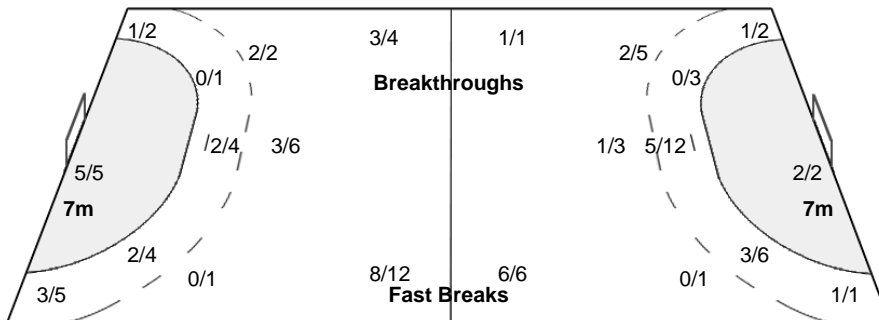

25th Men's World Championship 2017

France

FRANCE 2017
HANDBALL
25^e CHAMPIONNAT DU MONDE MASCULIN IHF

Preliminary Round - Group B

WED 18 JAN 2017
20:45
Metz

Match Team Statistics

Match No: 46

MKD 25 - 29 ESP
(14 - 14) (11 - 15)

Referees: GATELIS Mindaugas / MAZEIKA Vaidas (LTU)

ESP - Spain

Shots Distribution

Players

Goals / Shots

3 GURBINDO E	6 FERNANDEZ A	7 RIVERA V	8 TOMAS V	9 ENTRERRIOS R	10 DUJSHEBAEV A	11 SARMIENTO D
	1/1	1/2 1/1				2/2
	1/1	0/1 1/1	1/1 1/1	0/1	1/1 1/1	1/1
1-Missed	1/1	2/2 1/2	5/5	0/1	1/1 1/1	1-Missed
					2/2	1-Blocked

13 AGUINAGALDE J	21 CANELLAS J	24 MORROS V	30 GUARDIOLA G	31 GONI I	33 PEREZ de VARGAS G	44 CORRALES R
			1/1			
	1/2	1/1	0/1		0/1	
	1-Post 1-Blocked		1-Missed	1-Missed	1-Missed	

53 BALAGUER D	55 FIGUERAS A
1/1	1/1

Team Goals / Shots

1/2	3/3	1/1
2/2	2/3	2/4
5/6	4/6	9/10
6-Missed	1-Post	2-Blocked

Offence

Defence

Goalkeepers Saves / Shots

2/4	0/1	2/3
1/3	2/3	2/2
1/10	2/4	1/8

33 PEREZ de VARGAS G

2/4	0/1	2/3
1/3	2/3	2/2
1/9	2/3	1/8

44 CORRALES R

0/1

Legend:

%	Efficiency	2Min	2 Minute Suspensions	6m	6 metre Shots	7m	7 metre Shots	9m	9 metre Shots
AS	Assists	BS	Blocked Shots	BT	Breakthroughs	BC	Blue Cards	FB	Fast Breaks
G/S	Goals/Shots	N/A	Not Applicable	No.	Uniform Number	RC	Red Cards	S/S	Saves/Shots
ST	Steals	TO	Turnover	TP	Time Played	Wing	Wing Shots	YC	Yellow Cards