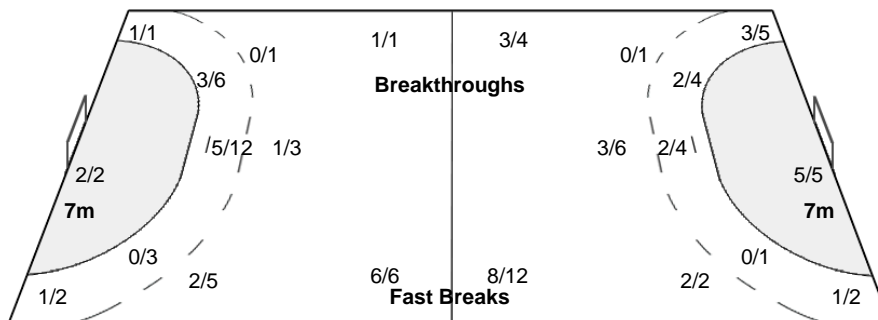

25th Men's World Championship 2017

France

FRANCE 2017
HANDBALL
25^e CHAMPIONNAT DU MONDE MASCULIN IHF

Preliminary Round - Group B

WED 18 JAN 2017
20:45
Metz

Match Team Statistics

Match No: 46

MKD 25 - 29 ESP
(14 - 14) (11 - 15)

Referees: GATELIS Mindaugas / MAZEIKA Vaidas (LTU)

MKD - FYR Macedonia

Shots Distribution

Players

Goals / Shots

3 MANASKOV D	5 STOILOV S	7 LAZAROV K	8 MITKOV V	10 DROGRISHKI S	11 TALESKI F	12 KOLEV K
0/1	1/1	1/1				
1/1	0/1	0/1		0/1		0/1
2/2	2/3	2/2	1/1	2/3		
1-Post	1-Post	1-Missed	1-Blocked		1-Missed	

13 MIRKULOVSKI F	14 MARKOSKI V	17 MARKOSKI N	20 TRAJKOVSKI B	22 GEORGIEVSKI G	23 LAZAROV F	26 OJLESKI G
1/1		0/1		1/1		
1/1		1/1				
2/2		4/4	1/1	1/1	1/1	
1-Post						

28 POPOVSKI M	29 NELOSKI M
	1/2
	1-Missed

Team Goals / Shots

2/4	1/1	1/3
2/3	1/3	0/2
9/10	2/4	7/8
3-Missed	3-Post	1-Blocked

Offence