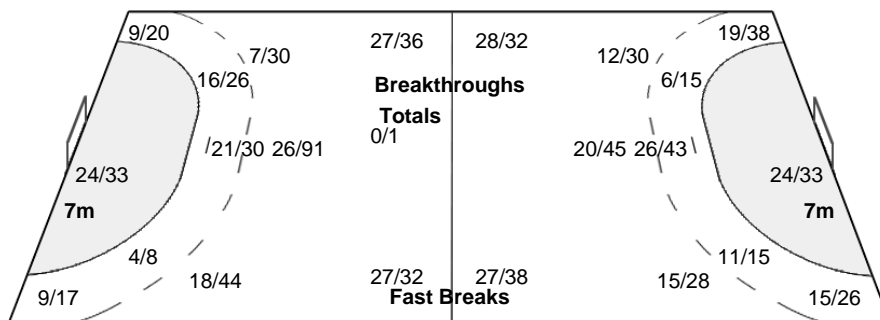

23rd Women's World Championship 2017 Germany

Cumulative Statistics

CZE - Czech Republic After 7 matches

Shots Distribution

Players

Goals / Shots

6 GALUSKOVA V	7 RYSANKOVA H	9 SALCAKOVA K	10 MANAKOVA P	14 KORDOVSKA K	15 HRBKOVA M	16 SATRAPOVA L
0/1	4/4	1/2	0/1	0/1	1/1	
	4/6	0/2	1/2	1/1	2/3	1/1
	3/4	7/10	5/5	2/2	2/4	2/4
		0/1	1/1	1/2	0/1	1/1
		0/1	2/3	2/2	9/11	4/6
4-Missed	2-Missed 3-Post	7-Blocked	1-Missed 2-Post	4-Blocked	2-Post	1-Blocked
					2-Missed 5-Post	8-Blocked

18 LUZUMOVA I	27 ADAMKOVA P	28 MARCIKOVA S	30 MUELLNEROVA D	31 SETELIKOVA A	33 KUDLACKOVA P	44 ZACHOVA D
3/4	3/4	10/12				
5/7	1/1	2/4	1/1	1/1	1/1	4/4
14/18	4/7	5/7	0/1	4/4	1/1	2/2
		1/1	0/2			0/1
		0/1	0/1			1/3
3-Missed 3-Post	3-Blocked	1-Post	3-Blocked			1-Missed

51 JERABKOVA M	67 MALA V
5/8	1/3
5/8	1/2
11/15	1/2
3/8	3/8
2/2	1/1
2/5	0/1
11/13	4/4
18-Blocked	1-Missed 1-Post
8-Missed 8-Post	

Team Goals / Shots

21/29	8/12	23/34
20/40	3/5	10/20
55/69	9/17	40/52
22-Missed	25-Post	44-Blocked

Offence

Defence

Goalkeepers Saves / Shots

9/38	1/4	8/30
12/29	4/4	13/26
16/72	8/21	13/64

16 SATRAPOVA L	8/22	1/3	7/23
	5/16	3/3	5/11
	14/55	7/16	11/50

30 MUELLNEROVA D	0/3	0/1
		0/1
	0/2	0/2

33 KUDLACKOVA P	1/13	0/1	1/6
	7/13	1/1	8/14
	2/15	1/5	2/12