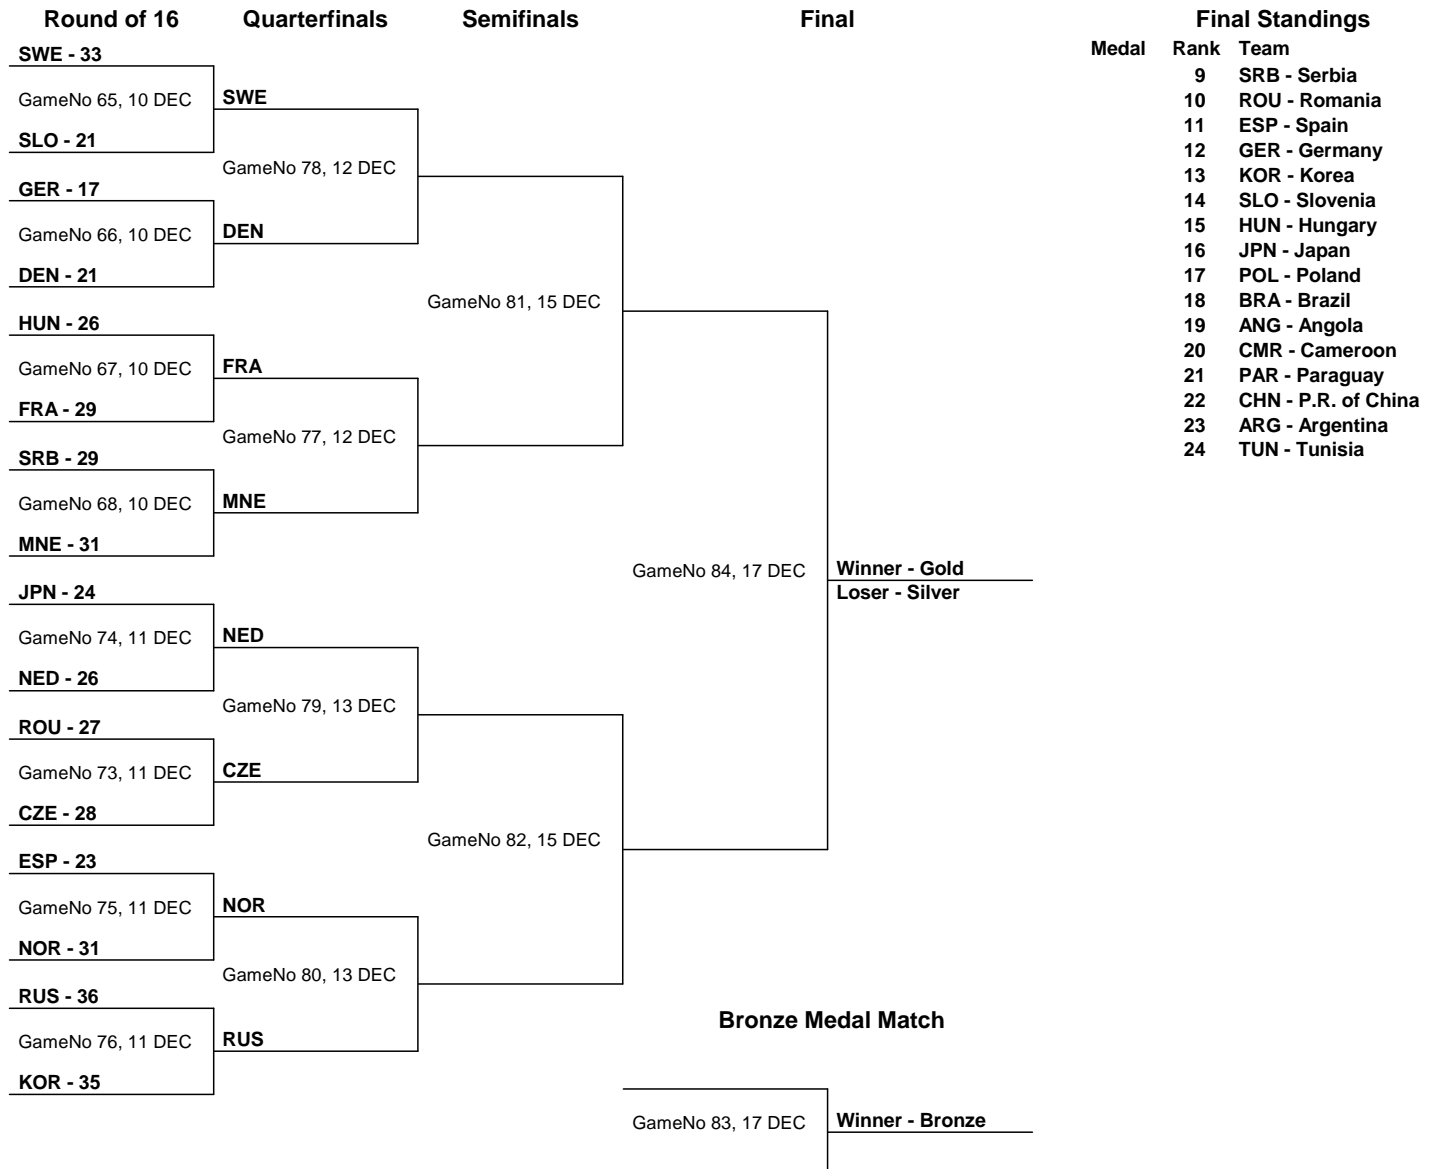

23rd Women's World Championship 2017

Germany

Tournament Summary

As of MON 11 DEC 2017

Group A

Rank	Team	Pts	MP	W	T	L	GF	GA	Diff.
1	ROU	8	5	4	0	1	123	112	11
2	FRA	7	5	3	1	1	135	98	37
3	ESP	7	5	3	1	1	135	109	26
4	SLO	6	5	3	0	2	138	134	4
5	ANG	2	5	1	0	4	124	141	-17
6	PAR	0	5	0	0	5	95	156	-61

Team	ROU	FRA	ESP	SLO	ANG	PAR
ROU		17 - 26	19 - 17	31 - 28	27 - 24	29 - 17
FRA	26 - 17		25 - 25	23 - 24	26 - 19	35 - 13
ESP	17 - 19	25 - 25		33 - 26	28 - 24	32 - 15
SLO	28 - 31	24 - 23	26 - 33		32 - 25	28 - 22
ANG	24 - 27	19 - 26	24 - 28	25 - 32		32 - 28
PAR	17 - 29	13 - 35	15 - 32	22 - 28	28 - 32	

Group B

Rank	Team	Pts	MP	W	T	L	GF	GA	Diff.
1	SWE	8	5	4	0	1	160	139	21
2	NOR	8	5	4	0	1	163	110	53
3	HUN	6	5	3	0	2	138	127	11
4	CZE	4	5	2	0	3	134	147	-13
5	POL	4	5	2	0	3	144	145	-1
6	ARG	0	5	0	0	5	102	173	-71

Team	SWE	NOR	HUN	CZE	POL	ARG
SWE		31 - 28	25 - 22	36 - 32	30 - 33	38 - 24
NOR	28 - 31		30 - 22	34 - 16	35 - 20	36 - 21
HUN	22 - 25	22 - 30		30 - 29	31 - 28	33 - 15
CZE	32 - 36	16 - 34	29 - 30		29 - 25	28 - 22
POL	33 - 30	20 - 35	28 - 31	25 - 29		38 - 20
ARG	24 - 38	21 - 36	15 - 33	22 - 28	20 - 38	

Group C

Rank	Team	Pts	MP	W	T	L	GF	GA	Diff.
1	RUS	10	5	5	0	0	149	111	38
2	DEN	6	5	3	0	2	142	120	22
3	JPN	5	5	2	1	2	134	130	4
4	MNE	5	5	2	1	2	135	127	8
5	BRA	4	5	1	2	2	110	119	-9
6	TUN	0	5	0	0	5	93	156	-63

Team	RUS	DEN	JPN	MNE	BRA	TUN
RUS		32 - 27	29 - 28	28 - 24	24 - 16	36 - 16
DEN	27 - 32		32 - 18	24 - 31	22 - 20	37 - 19
JPN	28 - 29	18 - 32		29 - 28	28 - 28	31 - 13
MNE	24 - 28	31 - 24	28 - 29		23 - 23	29 - 23
BRA	16 - 24	20 - 22	28 - 28	23 - 23		23 - 22
TUN	16 - 36	19 - 37	13 - 31	23 - 29	22 - 23	

Group D

Rank	Team	Pts	MP	W	T	L	GF	GA	Diff.
1	SRB	8	5	3	2	0	159	121	38
2	NED	7	5	3	1	1	149	111	38
3	GER	7	5	3	1	1	120	95	25
4	KOR	6	5	3	0	2	134	118	16
5	CMR	1	5	0	1	4	105	150	-45
6	CHN	1	5	0	1	4	92	164	-72

Team	SRB	NED	GER	KOR	CMR	CHN
SRB		27 - 27	22 - 22	33 - 28	34 - 21	43 - 23
NED	27 - 27		31 - 23	22 - 24	29 - 22	40 - 15
GER	22 - 22	23 - 31		23 - 18	28 - 15	24 - 9
KOR	28 - 33	24 - 22	18 - 23		33 - 21	31 - 19
CMR	21 - 34	22 - 29	15 - 28	21 - 33		26 - 26
CHN	23 - 43	15 - 40	9 - 24	19 - 31	26 - 26	

Classification

Date	Start Time	Teams	Phase	Match No.	Location	Result
10 DEC	11:30	ANG - POL	President's Cup Place 17-20	61	Leipzig	33 - 34
	11:30	PAR - ARG	President's Cup Place 21-24	62	Magdeburg	28 - 25
	14:00	BRA - CMR	President's Cup Place 17-20	63	Leipzig	28 - 26
	14:00	TUN - CHN	President's Cup Place 21-24	64	Magdeburg	31 - 32
	17:30	HUN - FRA	Eighth final	67	Leipzig	26 - 29
	17:30	SRB - MNE	Eighth final	68	Magdeburg	29 - 31
11 DEC	20:30	SWE - SLO	Eighth final	65	Leipzig	33 - 21
	20:30	GER - DEN	Eighth final	66	Magdeburg	17 - 21
	11:30	ANG - CMR	President's Cup Place 19-20	69	Leipzig	33 - 23
	11:30	ARG - TUN	President's Cup Place 23-24	70	Magdeburg	29 - 19
	14:00	POL - BRA	President's Cup Place 17-18	71	Leipzig	29 - 27
	14:00	PAR - CHN	President's Cup Place 21-22	72	Magdeburg	23 - 21
12 DEC	17:30	ROU - CZE	Eighth final	73	Leipzig	27 - 28
	17:30	RUS - KOR	Eighth final	76	Magdeburg	36 - 35
	20:30	JPN - NED	Eighth final	74	Magdeburg	24 - 26
	20:30	ESP - NOR	Eighth final	75	Leipzig	23 - 31
	17:30	SWE - DEN	Quarterfinal	78	Leipzig	
13 DEC	20:45	FRA - MNE	Quarterfinal	77	Leipzig	
	17:30	NED - CZE	Quarterfinal	79	Magdeburg	
15 DEC	20:30	NOR - RUS	Quarterfinal	80	Magdeburg	
	tbd *	-	Semifinal	81	Hamburg	
17 DEC	tbd *	-	Semifinal	82	Hamburg	
	14:30	-	Placement Match 3-4	83	Hamburg	
	17:30	-	Final	84	Hamburg	

23rd Women's World Championship 2017 Germany

Tournament Summary