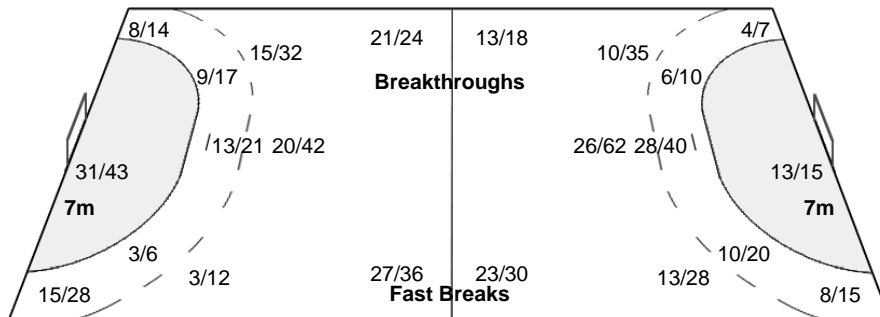

23rd Women's World Championship 2017 Germany

Cumulative Statistics

KOR - Korea
After 6 matches

Shots Distribution

Players

Goals / Shots

2 KIM S 3/4 1/1 3/3 1-Post	7 JO H 2/2 0/2 0/2 1-Missed 1-Post	9 SONG H 4/4 4/6 1/1 2/2 1/1 2/2	11 RYU E 6/7 2/5 6/8 5-Missed 2-Post	12 JU H 4/4 1/3 7/9 6-Blocked	14 JUNG J 0/1	15 CHOI S 3/3 0/1 1/2 4-Post	0/1 0/1 2/2 2-Blocked	4/4 1/3 5/5
16 PARK S	17 SIM H 1/1 0/1 5/6 1-Post	18 KIM H 1/2 2/3 1/2 7-Blocked	19 KANG E 0/1 1/1 4/4 2-Missed	21 SONG J 2/2 0/1 0/1 1-Blocked	22 SONG J 2/2 1/1 1/1	23 LEE M 2/2 5/7 8/8 5-Missed	1/2 0/1 1/3 3-Blocked	4/4 8/10 2/2
24 GWON H 1/1	28 GIM B 1/1 1/1	29 YU S 7/7 1/5 4-Post	36 JEONG J 3/5 0/1 3/4 1-Blocked					

Team

Goals / Shots

26/29	9/15	27/28
11/27	1/6	21/33
29/36	12/22	33/39

13-Missed 13-Post 20-Blocked

Offence

Defence

Goalkeepers

Saves / Shots

2/19	5/15	5/22
14/31	3/5	17/30
12/42	2/13	7/44

12 JU H

0/10	1/7	0/7
3/10	1/1	6/11
7/21	0/5	2/16

16 PARK S

1/7	4/8	5/13
11/20	0/1	10/16
5/17	1/6	5/24

36 JEONG J

1/2		0/1
0/1	2/2	1/2
0/3		0/2