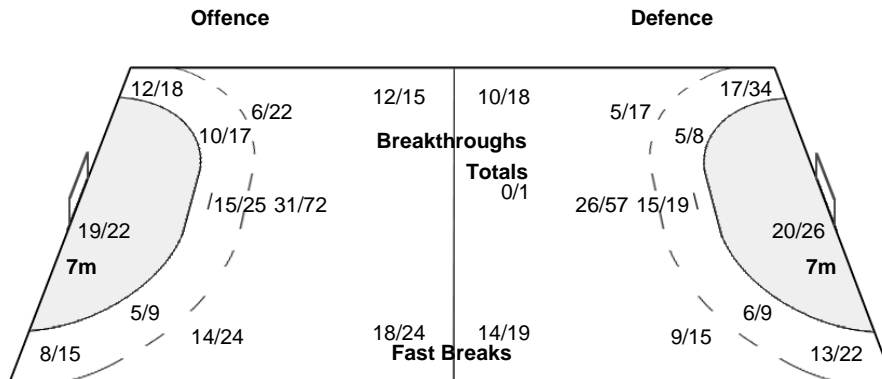

23rd Women's World Championship 2017 Germany

Cumulative Statistics

ROU - Romania
After 6 matches

Shots Distribution

Players

Goals / Shots

2 UDRISTIOIU A	3 SZUCS I	5 GEIGER M	7 BUCESCHI E	8 NEAGU C	13 LASLO C	14 POPA A
2/2	2/2	0/1	3/3	2/2	0/1	9/11
3/3	3/3	5/6	0/2	0/2	1/2	0/1
3/5	0/2	3/3	7/7	1/2	2/3	8/10
		4-Missed	1-Blocked	1-Missed 2-Post	1-Blocked	10-Missed 7-Post
						1-Missed
						1-Blocked
						1-Post
15 ARDEAN ELISEI V	16 DEDU D	19 FLORIANU F	20 DUMANSKA Y	21 PINTEA C	23 BERBECE A	25 TOMESCU A
	2/2	1/2	2/2	4/4	2/2	
1/2	0/1	0/3	0/3	1/2	1/2	1/2
4/4	2/2	3/3	2/3	5/5	6/7	0/1
1-Missed		1-Missed 2-Post	4-Blocked		1-Post	1-Post
						1-Blocked
31 ZAMFIRESCU M	33 TATAR T	90 DRAGUT A				
	0/1	1/2	1/2	3/4		
	1/1	1/2	0/1	2/4		
	1/1	0/1	1/1			
		4-Missed	1-Post	2-Blocked		

Team		
Goals / Shots		
19/24	2/4	27/32
20/30	2/11	18/35
35/43	6/12	21/25
22-Missed	15-Post	10-Blocked

Goalkeepers		
Saves / Shots		
6/32	5/16	6/22
12/21	8/9	5/15
10/41	3/8	10/41

16 DEDU D		
5/23	1/9	1/9
5/10	1/1	2/8
6/21	0/2	3/20

20 DUMANSKA Y		
1/9	4/7	5/11
7/11	7/8	2/6
4/20	3/6	6/20

Legend:											
%	Efficiency	2Min	2 Minute Suspensions	6m	6-metre Shots	7m	7-metre Shots	9m	9-metre Shots		
AS	Assists	BS	Blocked Shots	BT	Breakthroughs	BC	Blue Cards	FB	Fast Breaks		
G/S	Goals/Shots	MP	Matches Played	N/A	Not Applicable	No.	Uniform Number	PR	Preliminary Round		
RC	Red Cards	S/S	Saves/Shots	ST	Steals	TO	Turnovers	TP	Time Played		
Wing	Wing Shots	YC	Yellow Cards								
%	Efficiency	2Min	2 Minute Suspensions	6m	6-metre Shots	7m	7-metre Shots	9m	9-metre Shots		
AS	Assists	BS	Blocked Shots	BT	Breakthroughs			FB	Fast Breaks		
G/S	Goals/Shots	MP	Matches Played	N/A	not applicable	PR	Preliminary Round	RC	Red Cards