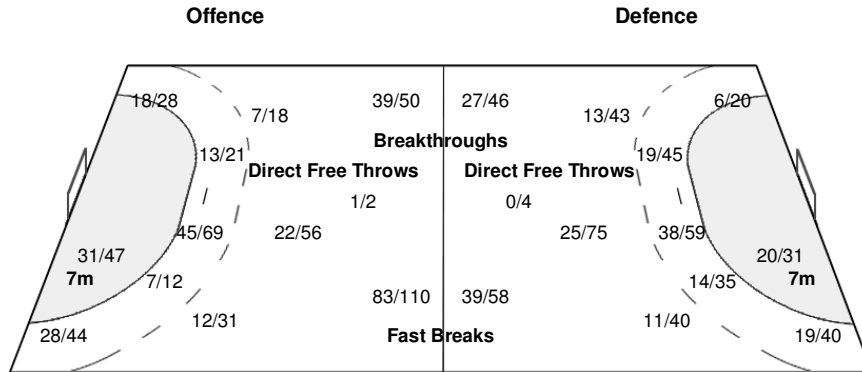

XIX Women's World Championship 2009

China

Cumulative Statistics

ROU - Romania After 9 Matches

Shots Distribution

2 MAIER R			5 AMARIEI C			6 CHINTOAN F			7 NECHITA A			8 NEAGU C			9 PUSCASU I			10 STANCA I		
1/1	3/6	3/3	4/5		3/5				2/3	0/1	2/2	5/6	0/1	2/2	0/1	1/1	2/4	4/4	1/2	4/4
1/2	0/1	8/10	6/6	0/1	7/12				2/2		1/2	5/7	0/5	5/6	8/8	0/3	4/8	2/3	0/1	3/4
1/1	1/3	5/6	8/9	2/4	2/3				6/7	2/3	5/5	4/8	3/4	8/10	6/7	2/3	8/8	16/18	5/9	3/5
1-Post			6-Missed 4-Post 3-Blocked						3-Missed 3-Post			7-Missed 2-Post 6-Blocked 2-Missed 4-Post			2-Post					

11 MANEA O			13 VARZARU C			14 MOLDOVAN A			18 FIERA A			20 TIVADAR M			25 VADINEANU C			55 GEIGER M		
5/6		2/2	6/7	4/5	2/2	1/2	2/2	1/2	1/1			1/2			3/4	4/4	7/8		1/1	1/1
3/3		2/4	1/1		1/1	1/1		0/1	2/3	0/2					1/1		0/1			1/1
3/4	1/1	3/4	6/6	4/4	4/5	9/10	1/1	2/3	1/1	2/3	3/3			0/1	2/4			1/1		3/3
3-Missed 1-Post			2-Missed 3-Post			2-Missed 1-Post 1-Blocked 2-Missed			3-Blocked			1-Missed 8-Post 1-Blocked 1-Missed								

Team Goals / Shots

36/45	18/25	32/38
36/43	0/15	32/52
67/80	29/45	56/67

31-Missed 32-Post 15-Blocked

Goalkeepers Saves / Shots

9/37	8/15	2/21
37/61	15/15	19/39
23/85	26/48	10/59

1 SMEDESCU A		

12 UNGUREANU P		
6/21	5/9	1/13
23/42	11/11	12/23
21/63	14/28	8/36

16 STANCIU F		
3/16	3/6	1/8
14/19	4/4	7/16
2/22	12/20	3/24

Legend:		
G/S Goals/Shots	% Efficiency	6m 6-metre Shots
S/S Saves/Shots	Wing Wing Shots	7m 7-metre Shots
AS Assists	TF Technical Faults	BT Breakthroughs
YC Yellow Cards	RC Red Cards	BS Blocked Shots
PR Preliminary Round	QF Quarterfinal	TP Time Played
2Min 2 Minute Suspensions	DSQ Disqualified	MP Matches Played
		BM Bronze Medal Match
		ST Steals
		n/a not applicable
		SF Semifinal
		PL Placement
		GM Gold Medal Match
		PC Presidents Cup